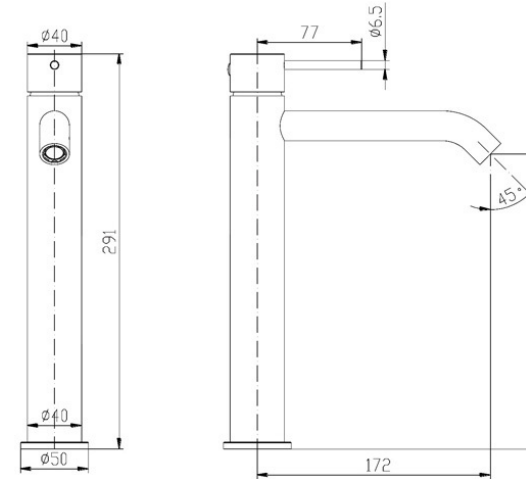

Tall Basin Mixer
1632042