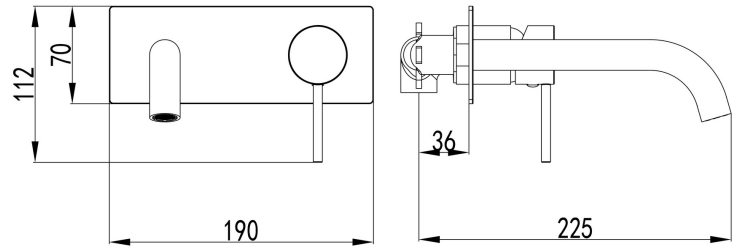

Basin or Bath Mixer &
Curved Spout
1640963

Kitchen & Laundry
Swivel Spout Mixer
1632040

Have actual items onsite to confirm installation. Check tile and wall board thickness before installation

Bath Straight Spout
1632045