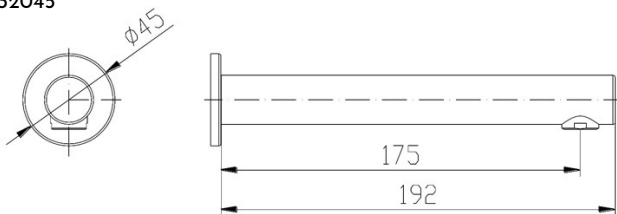

Basin or Bath Mixer &
Curved Spout
1640963

Kitchen & Laundry
Swivel Spout Mixer
1632040

Have actual items onsite to confirm installation. Check tile and wall board thickness before installation

Bath Straight Spout
1632045