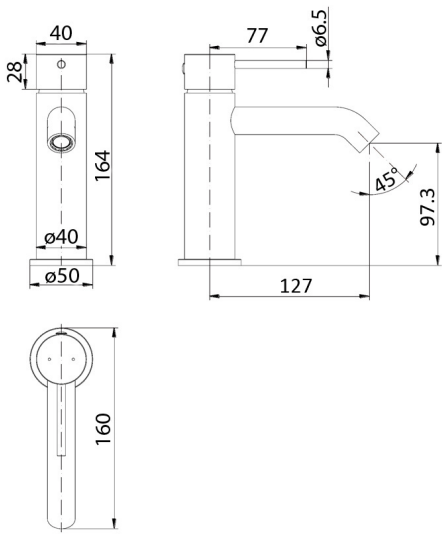

IKON HALI

Basin Mixer
1632041