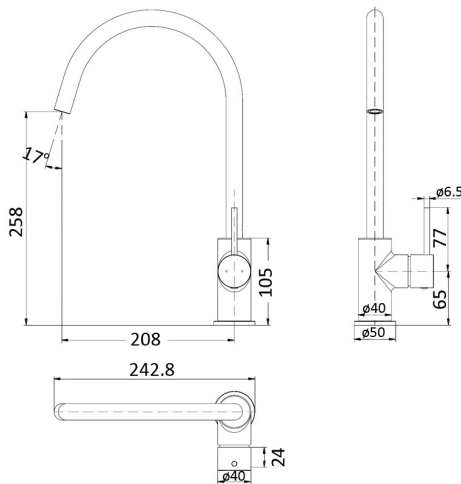

Kitchen or Laundry Swivel Mixer
1632040
5 Star 6 LPM
Chrome

Straight Spout
1632045
Chrome

Curved Spout
1640964
Chrome

- Mixers are Solid Brass Construction
- European 35mm Cartridge
- German Neoperl Concealed Aerator
- Pex 'No Burst' Flexible Hose Tails

- 15 Year Ceramic Disc Warranty
- 7 Year Parts Warranty
- 5 Year Labour Warranty

IKON HALI

Basin Mixer
1632041

Shower or Bath Mixer
1632043

Tall Basin Mixer
1632042

Basin or Bath Mixer &
Straight Spout
1632044

Basin or Bath Mixer &
Curved Spout
1640963

Kitchen & Laundry
Swivel Spout Mixer
1632040

Have actual items onsite to confirm installation. Check tile and wall board thickness before installation

Bath Straight Spout
1632045

Bath Curved Spout
1640964