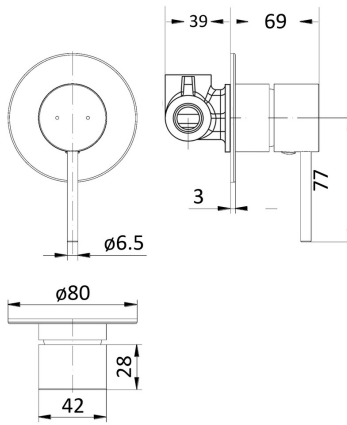

Shower or Bath Mixer
1632043