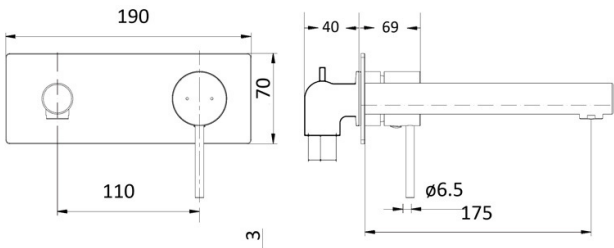

Basin or Bath Mixer &
Straight Spout
1632044