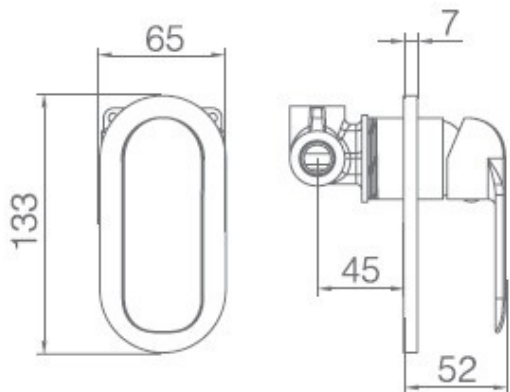

Basin Mixer
1632054
5 Star 5 LPM

Shower or Bath Mixer
1632056