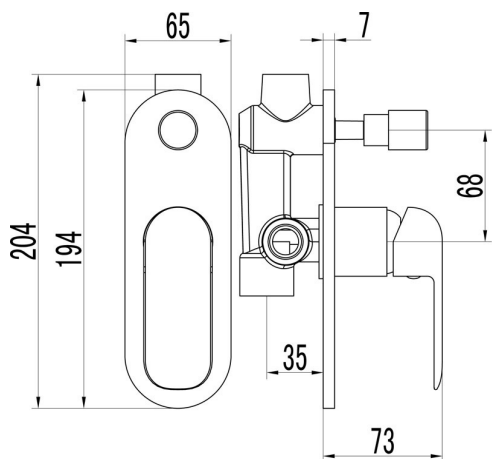

Shower or Bath Mixer
Divertor
1632057
Matt Black

- Solid Brass Construction
- European 35mm Cartridge
- German Neoperl Concealed Aerator
- Pex 'No Burst' Flexible Hose Tails

- 15 Year Ceramic Disc Warranty
- 7 Year Parts Warranty
- 5 Year Labour Warranty

IKON KARA

Basin Mixer
1632054
5 Star 5 LPM

Tall Basin Mixer
1632055
5 Star 5 LPM

Shower or Bath Mixer
1632056

Have actual item onsite to confirm installation. Check tile and wall board thickness before installation

Wall Basin / Bath Set
Spout on LHS
1632058

Shower or Bath Mixer
Divertor
1632057