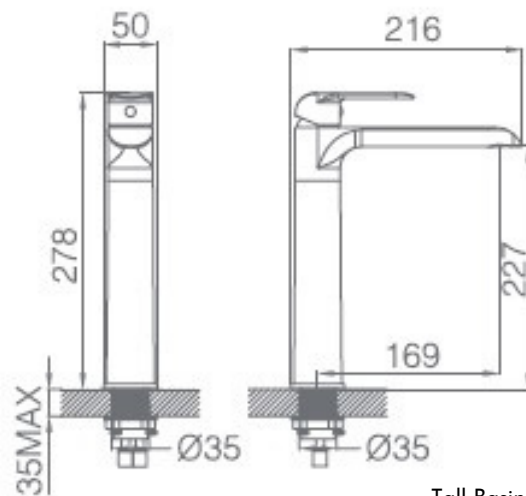

Tall Basin Mixer
1632055
5 Star 5 LPM