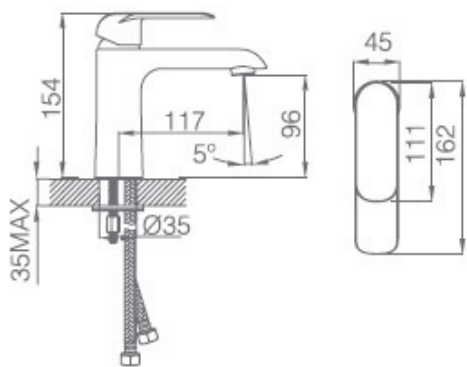

IKON KARA

Shower or Bath Mixer
1632056

Have actual item onsite to confirm installation. Check tile and wall board thickness before installation

Wall Basin / Bath Set
Spout on LHS
1632058

Shower or Bath Mixer
Divertor
1632057