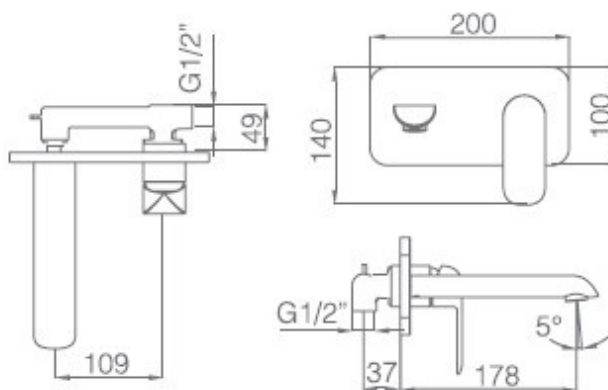

Shower or Bath Mixer
Divertor
1632057
Matt Black

- Solid Brass Construction
- European 35mm Cartridge
- German Neoperl Concealed Aerator
- Pex 'No Burst' Flexible Hose Tails

- 15 Year Ceramic Disc Warranty
- 7 Year Parts Warranty
- 5 Year Labour Warranty

IKON KARA

Basin Mixer
1632054
5 Star 5 LPM

Tall Basin Mixer
1632055
5 Star 5 LPM

Shower or Bath Mixer
1632056

Have actual item onsite to confirm installation. Check tile and wall board thickness before installation

Wall Basin / Bath Set
Spout on LHS
1632058

Shower or Bath Mixer
Divertor
1632057