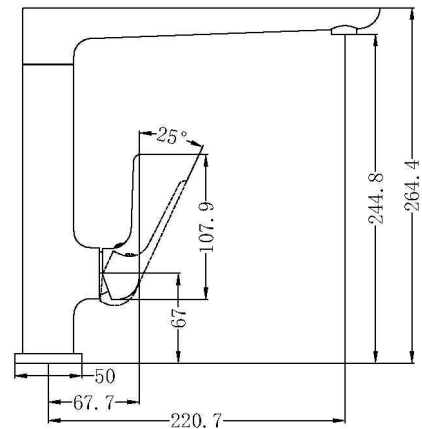

1630824
LAUNDRY OR SINK MIXER
6 STAR 4.5 LPM