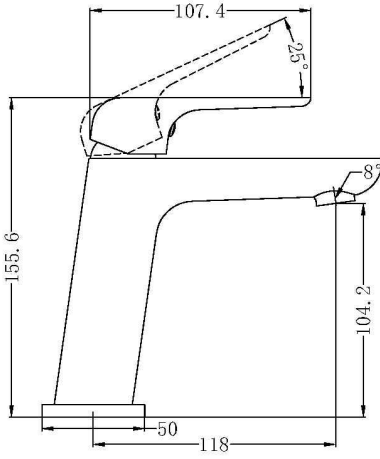

ELGIN

PREMIUM RANGE

BRUSHED NICKEL

1630820
BASIN MIXER
5 STAR 5LPM

1630821
HIGH RISE BASIN MIXER FIXED
5 STAR 5LPM

1630823
BASIN / BATH MIXER & SPOUT
HANDLE ALWAYS ON RHS

MINIMAL SIZE
COVER PLATE

1630822
BATH OR SHOWER WALL
MIXER

1630824
LAUNDRY OR SINK MIXER
6 STAR 4.5 LPM

- SLIMLINE DESIGN
- MODERN ROUNDED EDGE LOOK
- 35MM CARTRIDGE
- AVAILABLE IN BRIGHT CHROME / MATTE BLACK OR BRUSHED NICKEL FINISH

- MATCHES EITHER ROUND OR SQUARE ACCESSORIES
- DURABLE STURDY RANGE
- 15 YEAR WARRANTY ON CARTRIDGE

MEASUREMENTS ARE GUIDE ONLY
ALLOW FOR +/- VARIATIONS
HAVE ACTUAL ITEM ONSITE BEFORE COMMENCING WORKS

ELGIN PREMIUM RANGE

1630820
BASIN MIXER
5 STAR 5LPM

1630821
HIGH RISE BASIN MIXER FIXED
5 STAR 5LPM

1630823
BASIN / BATH MIXER & SPOUT
HANDLE ALWAYS ON RHS