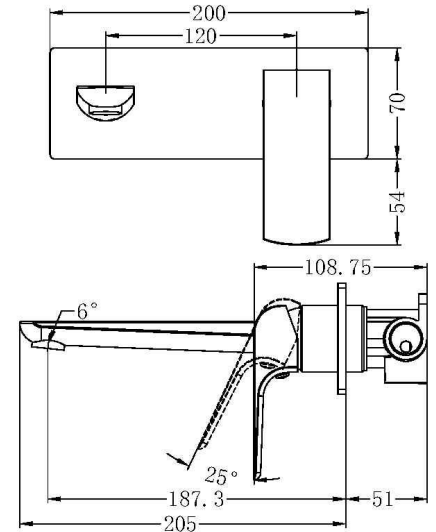

MEASUREMENTS ARE GUIDE ONLY
ALLOW FOR +/- VARIATIONS
HAVE ACTUAL ITEM ONSITE BEFORE COMMENCING WORKS

ELGIN PREMIUM RANGE

1630820
BASIN MIXER
5 STAR 5LPM

1630821
HIGH RISE BASIN MIXER FIXED
5 STAR 5LPM

1630823
BASIN / BATH MIXER & SPOUT
HANDLE ALWAYS ON RHS