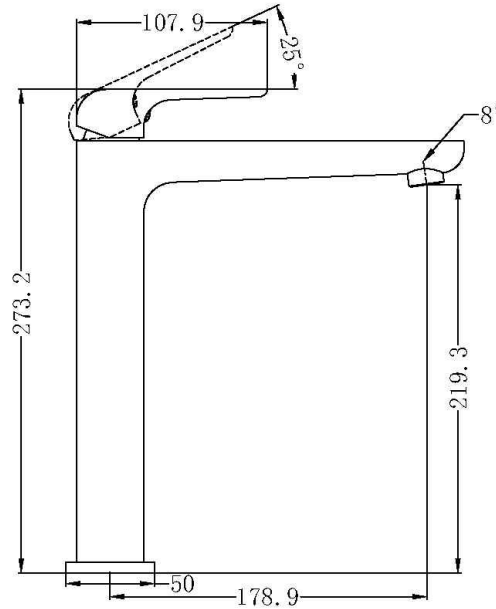

ELGIN

PREMIUM RANGE

BRUSHED NICKEL

1630820
BASIN MIXER
5 STAR 5LPM

1630821
HIGH RISE BASIN MIXER FIXED
5 STAR 5LPM

1630823
BASIN / BATH MIXER & SPOUT
HANDLE ALWAYS ON RHS

MINIMAL SIZE
COVER PLATE

1630822
BATH OR SHOWER WALL
MIXER

MEASUREMENTS ARE GUIDE ONLY
ALLOW FOR +/- VARIATIONS
HAVE ACTUAL ITEM ONSITE BEFORE COMMENCING WORKS

ELGIN PREMIUM RANGE

1630820
BASIN MIXER
5 STAR 5LPM

1630821
HIGH RISE BASIN MIXER FIXED
5 STAR 5LPM

1630823
BASIN / BATH MIXER & SPOUT
HANDLE ALWAYS ON RHS