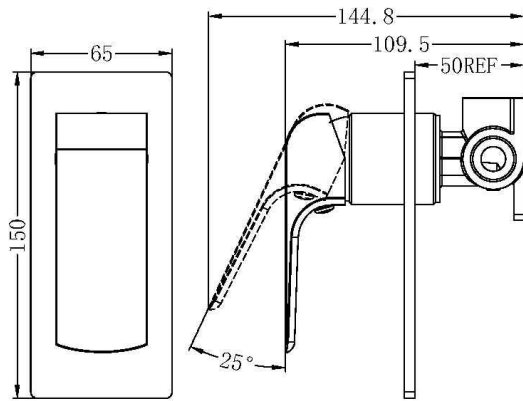

MEASUREMENTS ARE GUIDE ONLY
ALLOW FOR +/- VARIATIONS
HAVE ACTUAL ITEM ONSITE BEFORE COMMENCING WORKS

ELGIN PREMIUM RANGE

1630820
BASIN MIXER
5 STAR 5LPM

1630821
HIGH RISE BASIN MIXER FIXED
5 STAR 5LPM

1630823
BASIN / BATH MIXER & SPOUT
HANDLE ALWAYS ON RHS