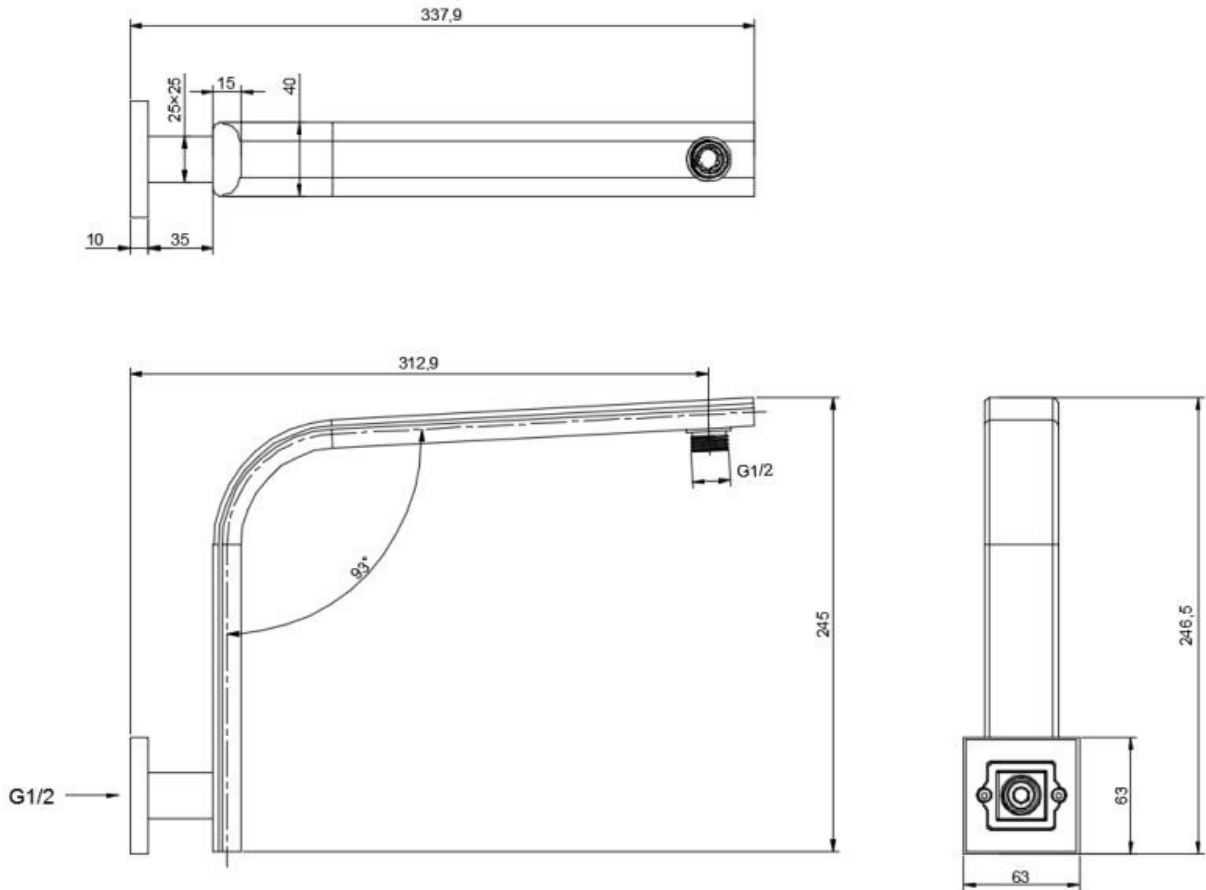

## Wall arm

- Wall mount shower arm
- 245mm overall height
- 312mm Wall to Shower Rose thread
- Brass - MATTE BLACK - Electroplated
- cover plate 63mm x 63mm

SKU: 1646943

**swan** | bathrooms

swanbathrooms.com.au | 1800 571 060

**Disclaimer:** Dimensions are nominal measurements only and are subject to change without notice. Always use physical products for setouts and roughing in, as specification drawings can vary from actual product received.