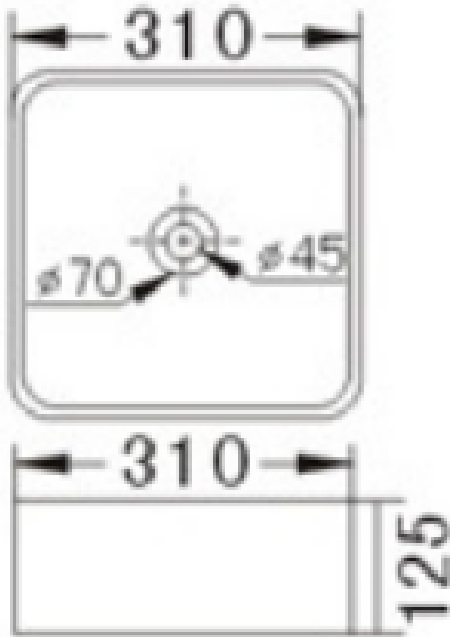

## Counter top basin

- Super mini compact ceramic basin
- No tap hole
- No overflow
- 310w x 310 d x 125h
- 32mm Plug & washer required - sold separately

SKU: 1629548

**swan** | bathrooms

swanbathrooms.com.au | 1800 571 060