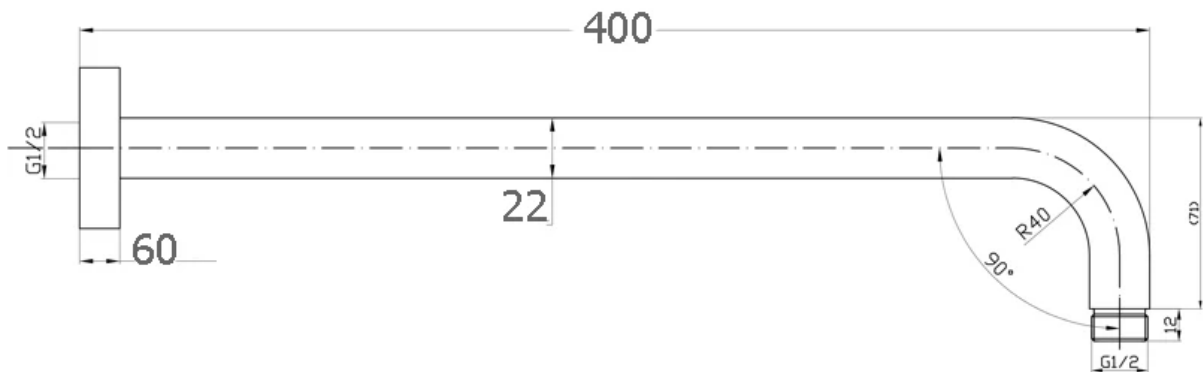

ZORO

Wall arm

- Wall mount shower arm
- 400mm x 22mm diameter
- Brass - Chrome plated
- cover plate 60mm

SKU: 1618176

swan | bathrooms

swanbathrooms.com.au | 1800 571 060

Disclaimer: Dimensions are nominal measurements only and are subject to change without notice.
Always use physical products for setouts and roughing in, as specification drawings can vary from actual product received.