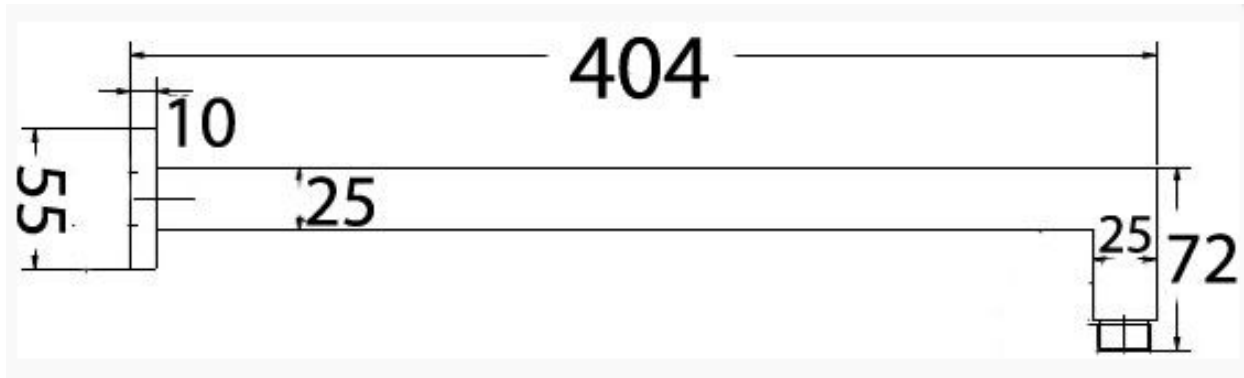

## Wall arm

- Wall mount shower arm - SQUARE
- 404mm x 25x25mm diameter
- Brass - MATTE BLACK - Electroplated
- cover plate 55mm x 55mm

SKU: 1625172

**swan** | bathrooms

swanbathrooms.com.au | 1800 571 060

**Disclaimer:** Dimensions are nominal measurements only and are subject to change without notice. Always use physical products for setouts and roughing in, as specification drawings can vary from actual product received.