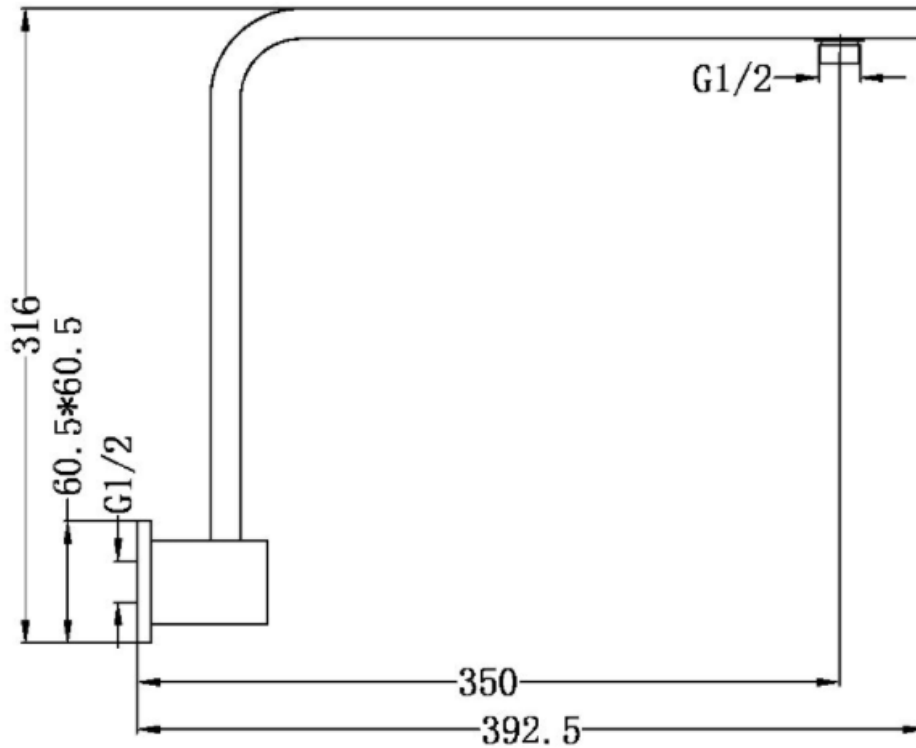

VIBE

Wall arm

- Wall mount shower arm - SWIVEL
- 350mm reach
- 316mm high
- Brass - Chrome plated
- cover plate 60mm x 60mm

SKU: 1627323

swan | bathrooms

swanbathrooms.com.au | 1800 571 060

Disclaimer: Dimensions are nominal measurements only and are subject to change without notice. Always use physical products for setouts and roughing in, as specification drawings can vary from actual product received.