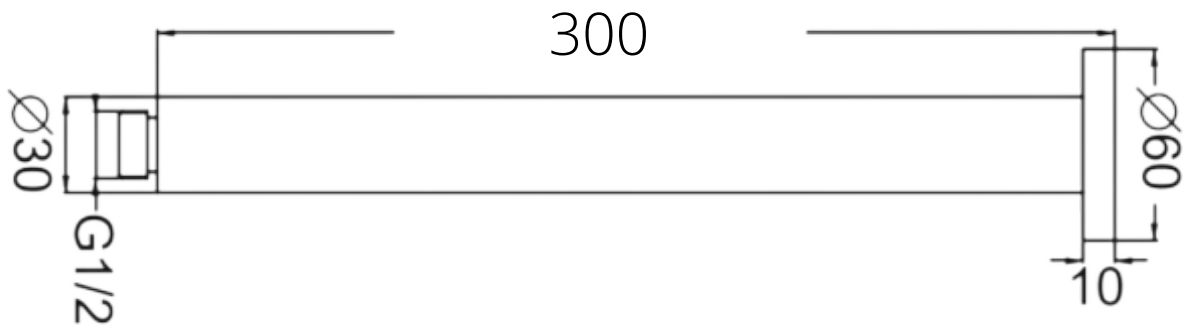

## Ceiling arm

- Ceiling mount shower arm - SQUARE
- 300mm x 25x25mm diameter
- Brass - chrome plated
- cover plate 60mm x 60mm

SKU: 1627325

**swan** | bathrooms

swanbathrooms.com.au | 1800 571 060

**Disclaimer:** Dimensions are nominal measurements only and are subject to change without notice.  
Always use physical products for setouts and roughing in, as specification drawings can vary from actual product received.