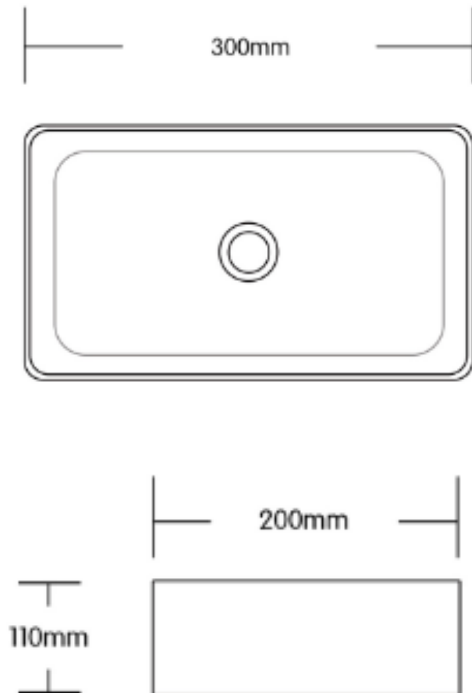

VERONA

Counter top basin

- Vitreous china GLOSS white basin
- Super mini compact
- Modern design with Thin edges
- 300w x 200d x 110h
- No tap hole
- No overflow
- 32mm Plug & washer required - sold separately

SKU: 1633004

swan | bathrooms

swanbathrooms.com.au | 1800 571 060

Disclaimer: Dimensions are nominal measurements only and are subject to change without notice. Always use physical products for setouts and roughing in, as specification drawings can vary from actual product received.
Warranty: Conditions apply - full terms and conditions available upon request V: 10/21