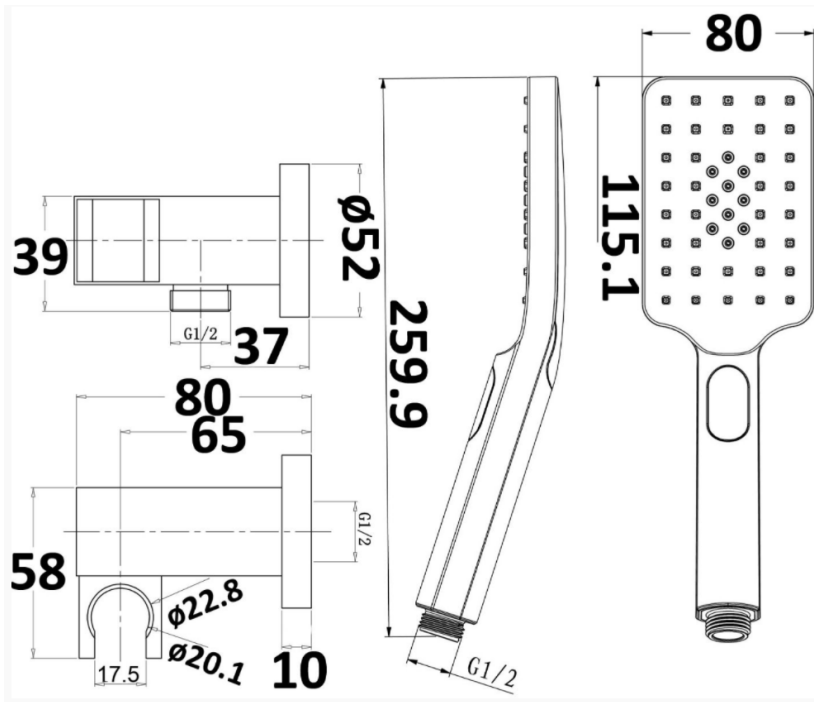

VECTOR MK2

Hand shower

- Hand shower - 3 Function spray pattern
- Push button control to change spray patterns
- Square slim line design
- 1.5m double hook stainless steel hose
- 4 Star WELS - 7/LPM
- Chrome

SKU: 1622881

swan | bathrooms

swanbathrooms.com.au | 1800 571 060

Disclaimer: Dimensions are nominal measurements only and are subject to change without notice. Always use physical products for setouts and roughing in, as specification drawings can vary from actual product received.