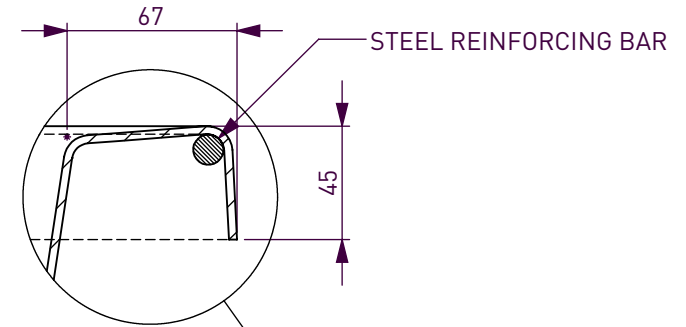

BATH VOLUME (APPROX)	
100mm Below Rim	243 Litres
200mm Below Rim	168 Litres

DETAIL B  
SCALE 1 : 3