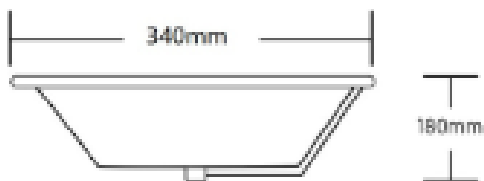

UMBRIA

Undermount basin

- Modern design
- No tap hole
- Overflow Ring - chrome
- Colour upgrades available
- External measurement. 525w x 340d x 180h
- Internal measurement 460w x 280d x 180h
- Plug & washer sold separately

SKU: 1645071

swan | bathrooms

swanbathrooms.com.au | 1800 571 060

Disclaimer: Dimensions are nominal measurements only and are subject to change without notice. Always use physical products for setouts and roughing in, as specification drawings can vary from actual product received.