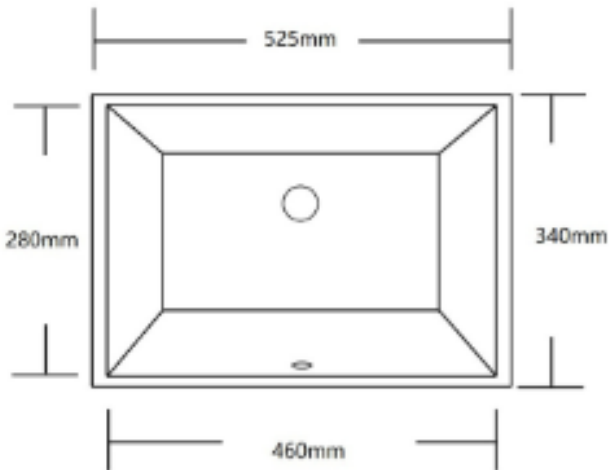

UMBRIA

Undermount basin

- Modern design
- No tap hole
- Overflow Ring - chrome
- Colour upgrades available
- External measurement. 525w x 340d x 180h
- Internal measurement 460w x 280d x 180h
- Plug & washer sold separately

SKU: 1645071

swan | bathrooms

swanbathrooms.com.au | 1800 571 060

Disclaimer: Dimensions are nominal measurements only and are subject to change without notice. Always use physical products for setouts and roughing in, as specification drawings can vary from actual product received.