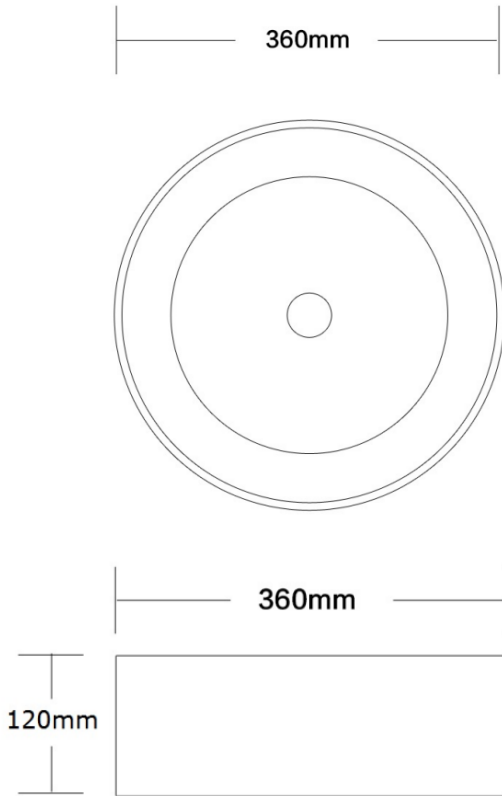

TURIN

Counter top basin

- Vitreous china GLOSS white
- Thin edges
- 355 x 120h
- No tap hole
- No overflow
- 32mm Plug & washer required - sold separately

SKU: 1633005

swan | bathrooms

swanbathrooms.com.au | 1800 571 060

Disclaimer: Dimensions are nominal measurements only and are subject to change without notice.
Always use physical products for setouts and roughing in, as specification drawings can vary from actual product received.