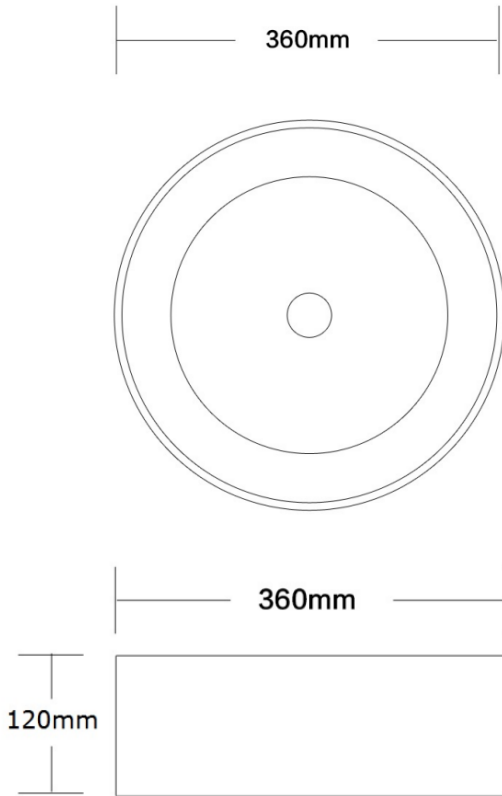

## Counter top basin

- Vitreous china MATTE WHITE
- Thin edges
- 355 x 120h
- No tap hole
- No overflow
- 32mm Plug & washer required - sold separately

SKU: 1631404

**swan** | bathrooms

swanbathrooms.com.au | 1800 571 060

**Disclaimer:** Dimensions are nominal measurements only and are subject to change without notice.  
Always use physical products for setouts and roughing in, as specification drawings can vary from actual product received.