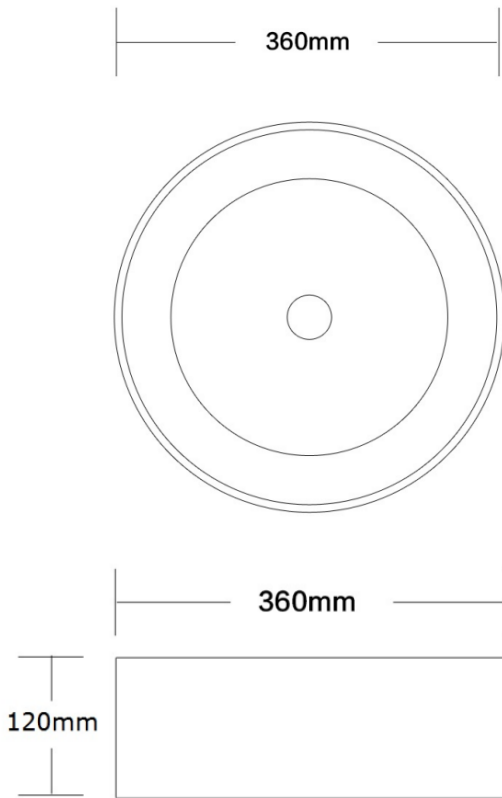

## Counter top basin

- Vitreous china DETAILED EDGE
- Thin edges
- 355 x 120h
- No tap hole
- No overflow
- 32mm Plug & washer required - sold separately

SKU: 1631405

**swan** | bathrooms

swanbathrooms.com.au | 1800 571 060