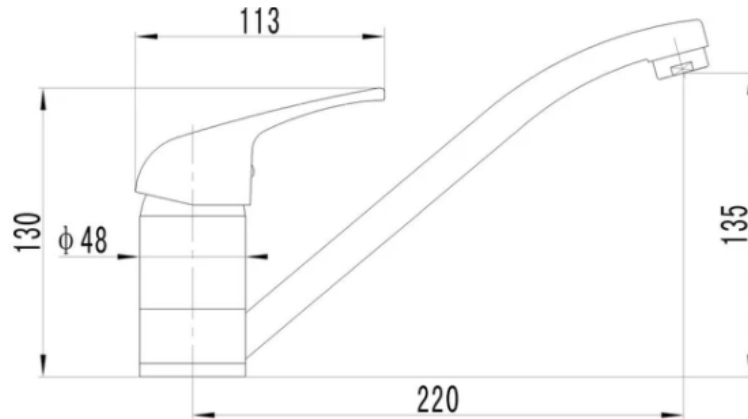

TRADEZ

Sink mixer

- Swivel sink mixer
- 40mm Euro cartridge
- Soft pex hoses
- 5 Star WELS - 6/LPM

SKU: 1644717

swan | bathrooms

swanbathrooms.com.au | 1800 571 060

Disclaimer: Dimensions are nominal measurements only and are subject to change without notice. Always use physical products for setouts and roughing in, as specification drawings can vary from actual product received.