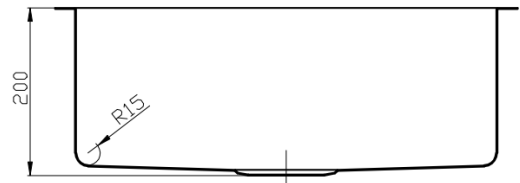

## INSET/UNDERMOUNT SINK

- Modern style lazer cut sink - flat edges
- Stainless steel - SS304 - 1.2mm
- R15 corners
- No tap hole
- 550w x 450h overall x 200 deep
- 500w x 400h x internal measurement x 200 deep