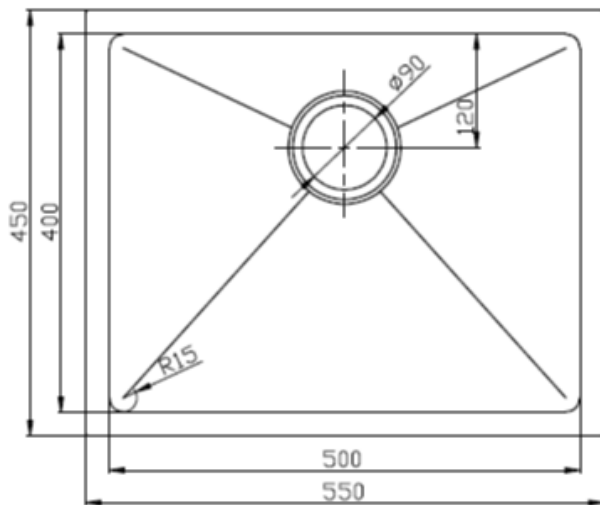

## INSET/UNDERMOUNT SINK

- Modern style lazer cut sink - flat edges
- Stainless steel - SS304 - 1.2mm
- R15 corners
- No tap hole
- 550w x 450h overall x 200 deep
- 500w x 400h x internal measurement x 200 deep