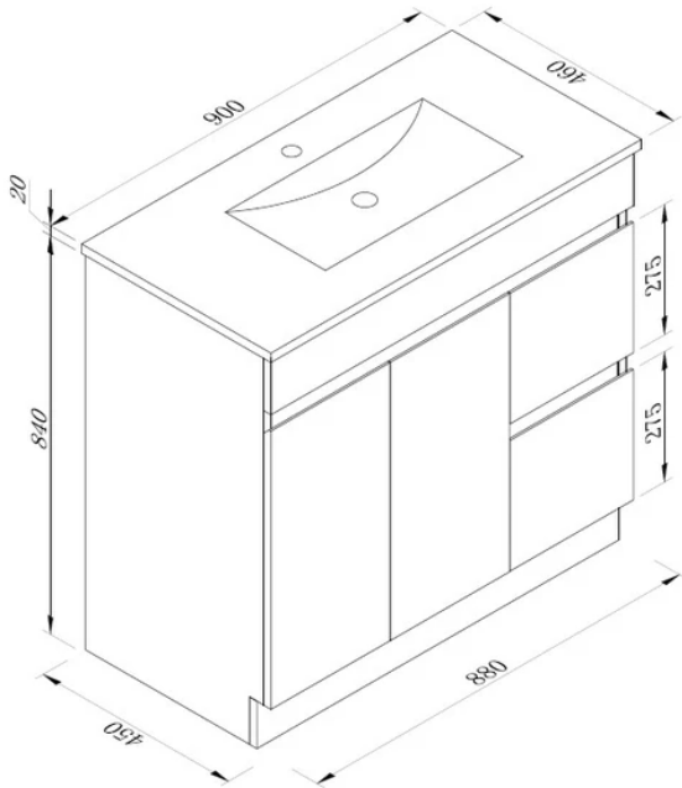

## 900 VANITY RIGHT DRAWER

- Gloss white 2 door / 2 drawer vanity - soft close
- 900w x 460d x 860h
- Ceramic gloss white top/basin - with overflow
- 1 tap hole
- Includes: 1 x adjustable shelf
- Finger pull
- 32mm waste - sold separately