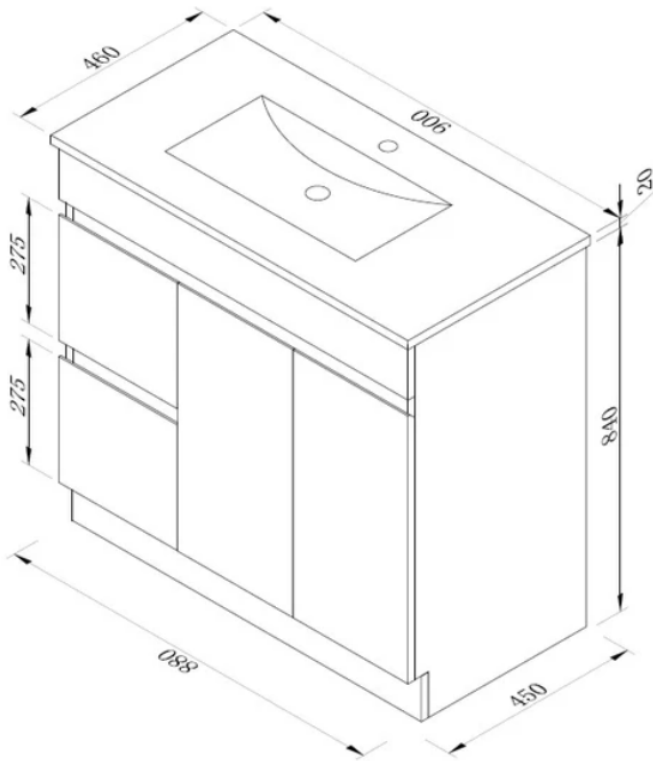

THEBE

900 VANITY LEFT DRAWER

- Gloss white 2 door / 2 drawer vanity - soft close
- 900w x 460d x 860h
- Ceramic gloss white top/basin - with overflow
- 1 tap hole
- Includes: 1 x adjustable shelf
- Finger pull
- 32mm waste - sold separately

SKU: 1621731

swan | bathrooms

swanbathrooms.com.au | 1800 571 060

Disclaimer: Dimensions are nominal measurements only and are subject to change without notice.
Always use physical products for setouts and roughing in, as specification drawings can vary from actual product received.