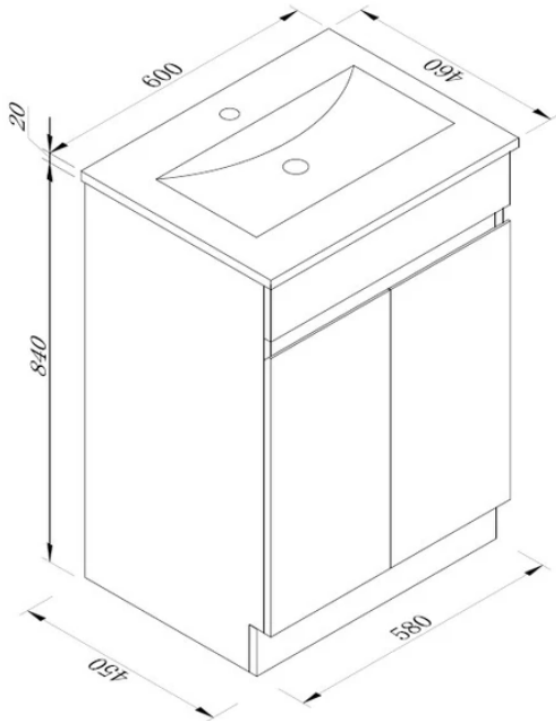

## 600 VANITY

- Gloss white 2 door vanity - soft close
- 600w x 460d x 860h
- Ceramic gloss white top/basin - with overflow
- 1 tap hole
- Includes: 1 x adjustable shelf
- Finger pull
- 32mm waste - sold separately