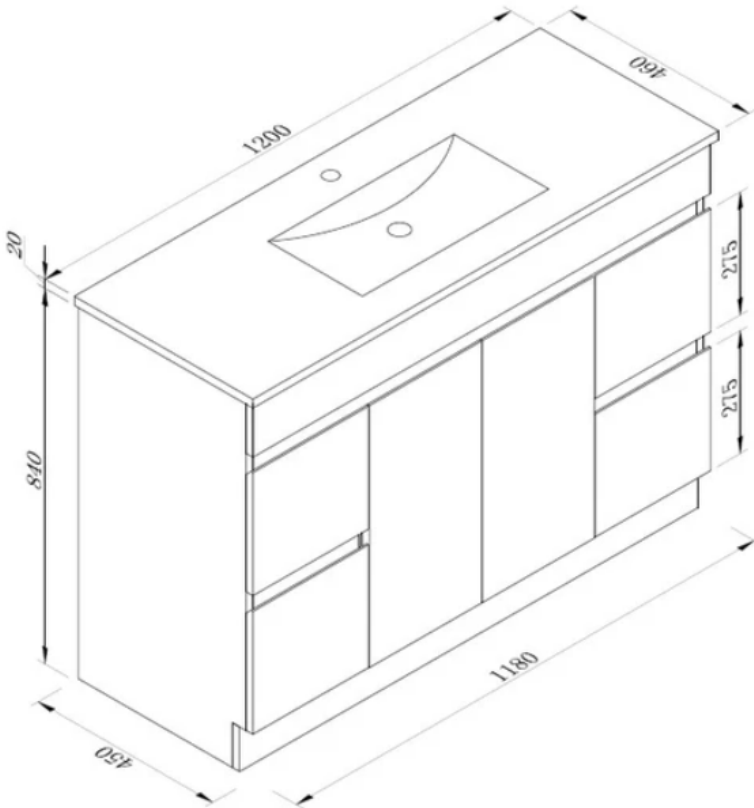

## 1200 VANITY

- Gloss white 2 door /4 drawer vanity - soft close
- 1200w x 460d x 860h
- Ceramic gloss white top/basin - with overflow
- 1 tap hole
- Includes: 1 x adjustable shelf
- Finger pull
- 32mm waste - sold separately