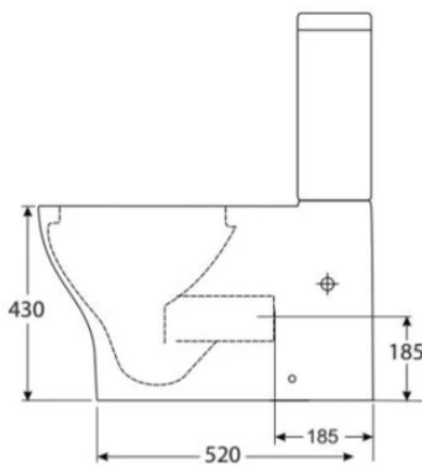

TACOMA

- Wall Faced Suite
- Raised Height 430mm to top of pan
- Tornado Flush
- Nano glaze pan technology - easy clean
- 4 star WELS - 4.5/3L
- Universal trap - S or P
- S Trap setout 70mm to 160mm
- P Trap Setout 180mm
- Using a JT43 connector will allow for a 230mm setout
- Round Button (chrome standard)
upgrade colours available
- Soft close / detachable seat
- Variable Inlets

SKU: 1630103

swan | bathrooms

swanbathrooms.com.au | 1800 571 060

Disclaimer: Dimensions are nominal measurements only and are subject to change without notice. Always use physical products for setouts and roughing in, as specification drawings can vary from actual product received.