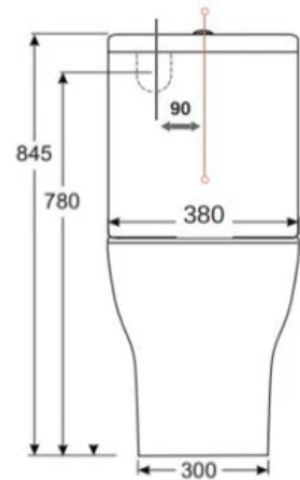

TACOMA

- Wall Faced Suite
- Raised Height 430mm to top of pan
- Tornado Flush
- Nano glaze pan technology - easy clean
- 4 star WELS - 4.5/3L
- Universal trap - S or P
- S Trap setout 70mm to 160mm
- P Trap Setout 180mm
- Using a JT43 connector will allow for a 230mm setout
- Round Button (chrome standard)
upgrade colours available
- Soft close / detachable seat
- Variable Inlets

SKU: 1630103

swan | bathrooms

swanbathrooms.com.au | 1800 571 060

Disclaimer: Dimensions are nominal measurements only and are subject to change without notice. Always use physical products for setouts and roughing in, as specification drawings can vary from actual product received.