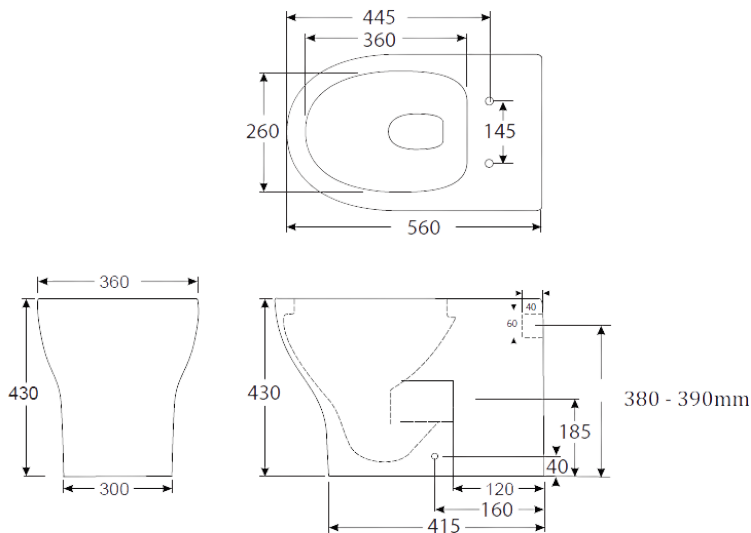

TACOMA

Pan Only

For inlet height have actual pan onsite
Have actual pan onsite before installing cistern

- Wall Faced Pan
- Raised Height 430mm to top of pan
- Tornado Flush
- Nano Antibacterial Coating in Pan
- Soft Close Ultra Thin Seat
- Universal trap - S or P
- S Trap Setout 60mm - 80mm
- P Trap Setout 180mm
- 4 star WELS - 4.5/3L

SKU: 1630104

swan | bathrooms

swanbathrooms.com.au | 1800 571 060

Disclaimer: Dimensions are nominal measurements only and are subject to change without notice.
Always use physical products for setouts and roughing in, as specification drawings can vary from actual product received.