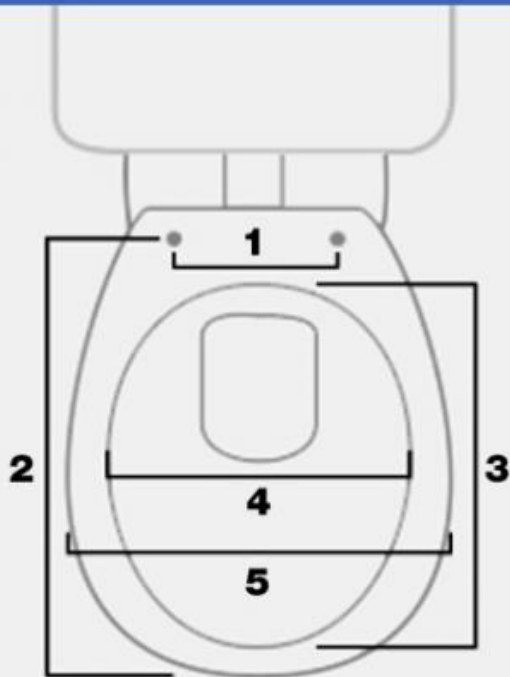

How to measure your toilet seat

1. Fixing point to fixing point
2. Centre of hole to front of pan
3. Back to front (inside)
4. Side to side (inside)
5. Side to side (outside)

MEASUREMENTS:

#1 _____

#2 _____

#3 _____

#4 _____

#5 _____