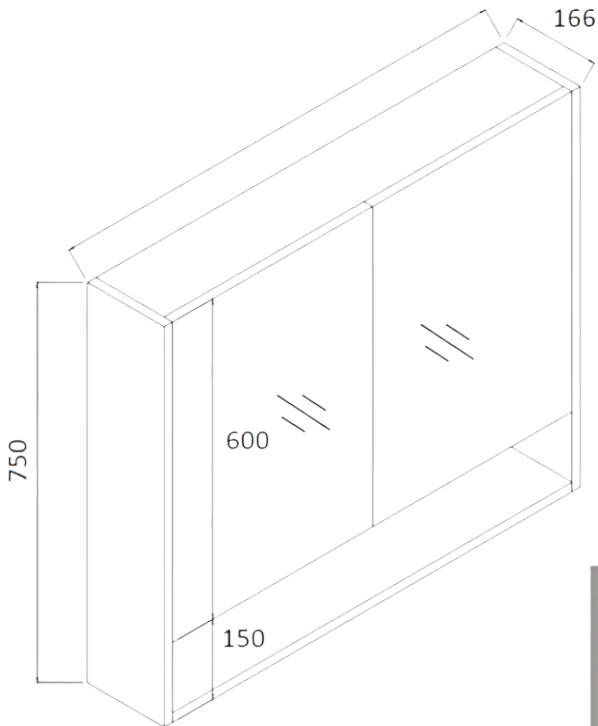

STORA

MIRROR SHAVE CABINET WITH UNDERSHELF

600, 750 & 900 - 2 Doors

1200 - 3 Doors

- Pencil edge mirror shave cabinet
- Push touch doors
- Includes: 2 x fixed shelves
- Gloss white

SKU: 600w x 750h x 166d 1635111

SKU: 750w x 750h x 166d 1635112

SKU: 900w x 750h x 166d 1635113

SKU: 1200w x 750h x 166d 1635114

swan | bathrooms

swanbathrooms.com.au | 1800 571 060

Disclaimer: Dimensions are nominal measurements only and are subject to change without notice.
Always use physical products for setouts and roughing in, as specification drawings can vary from actual product received.