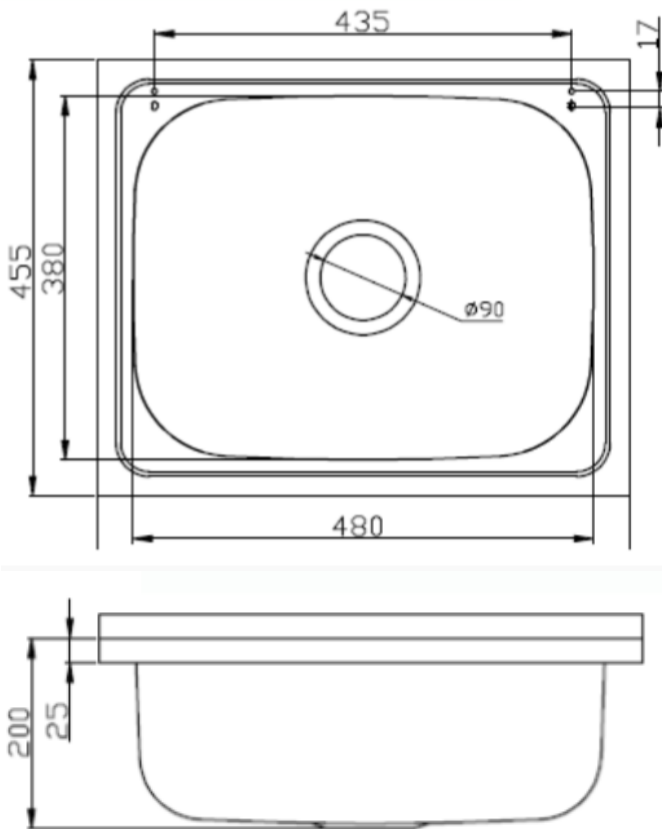

## CLEANERS SINK

- Wall mount cleaners sink
- Stainless steel - SS304
- 555w x 455 overall measurement x 200 deep
- 480w x 380 internal measurement x 200 deep
- Kit Includes: sink, wall brackets, Hinged grate & basket waste

SKU: 1629749

**swan** | bathrooms

swanbathrooms.com.au | 1800 571 060

**Disclaimer:** Dimensions are nominal measurements only and are subject to change without notice. Always use physical products for setouts and roughing in, as specification drawings can vary from actual product received.