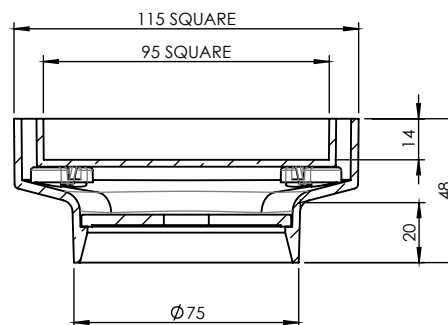

SQUARE BERMUDA STANDARD 115x115mm 80mm OUTLET

FLOOR WASTES

- ✓ Solid Brass Construction, Designer Tile insert Waste
- ✓ Protective cover for Installation, Sound Dampeners as standard
- ✓ Optional Puddle Flange adapter 32225

32225

CODE	OUTLET SIZE	FINISH	CTN QTY
11102.01	80mm	Chrome	20

Available Finishes

.01 Chrome

.02 Satin Chrome

.03 Gold

.04 Polished Brass

.05 Black Chrome