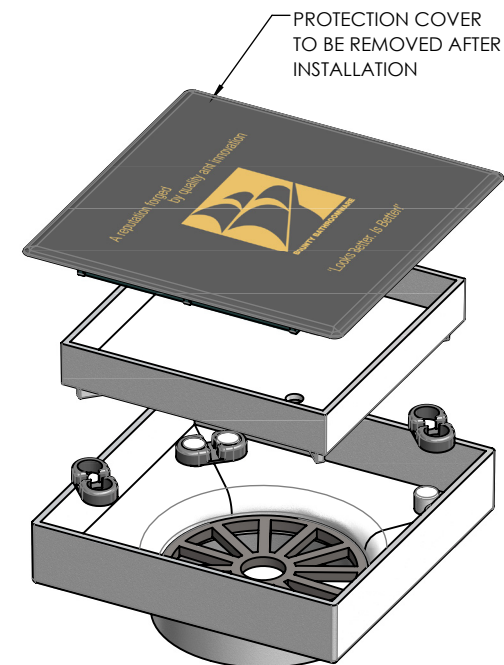

SQUARE BERMUDA STANDARD 115x115mm 80mm OUTLET

FLOOR WASTES

- ✓ Solid Brass Construction, Designer Tile insert Waste
- ✓ Protective cover for Installation, Sound Dampeners as standard
- ✓ Optional Puddle Flange adapter 32225

32225

CODE	OUTLET SIZE	FINISH	CTN QTY
11102.01	80mm	Chrome	20

Available Finishes

.01 Chrome

.02 Satin Chrome

.03 Gold

.04 Polished Brass

.05 Black Chrome