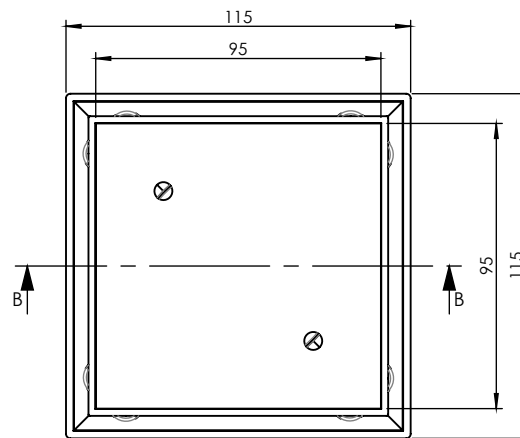

SQUARE BERMUDA STANDARD 115x115mm 80mm OUTLET

FLOOR WASTES

- ✓ Solid Brass Construction, Designer Tile insert Waste
- ✓ Protective cover for Installation, Sound Dampeners as standard
- ✓ Optional Puddle Flange adapter 32225

32225

CODE	OUTLET SIZE	FINISH	CTN QTY
11102.01	80mm	Chrome	20

Available Finishes

.01 Chrome

.02 Satin Chrome

.03 Gold

.04 Polished Brass

.05 Black Chrome