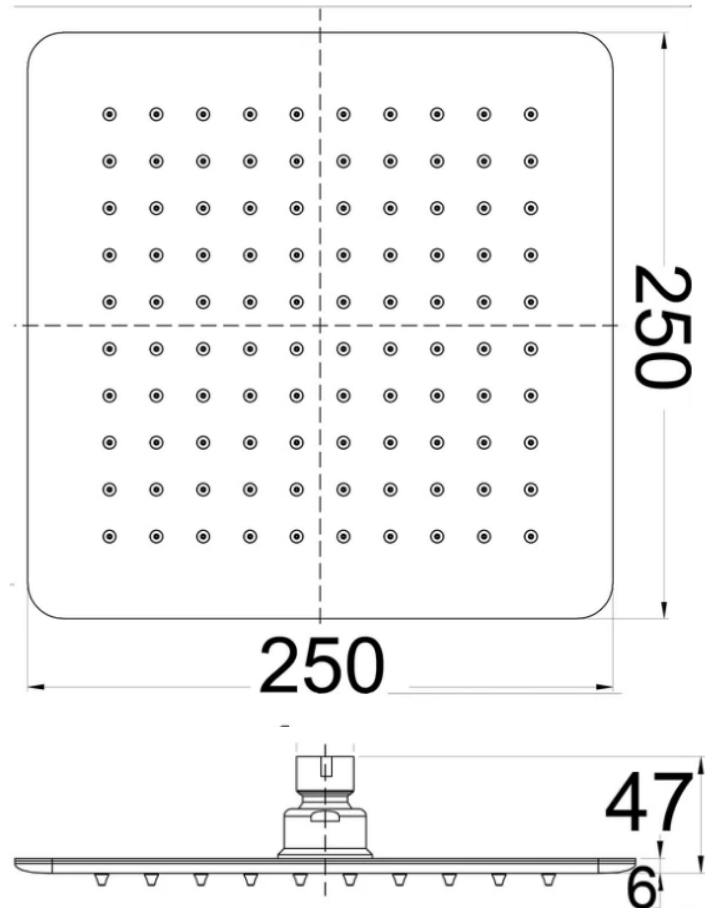

# SETO

## 250 Shower head

- Square 250mm x 250mm shower head
- Modern thin design - 6mm thickness
- 304 Stainless steel - polished finish
- 3 Star WELS - 8.5/LPM

SKU: 1629680

**swan** | bathrooms

swanbathrooms.com.au | 1800 571 060