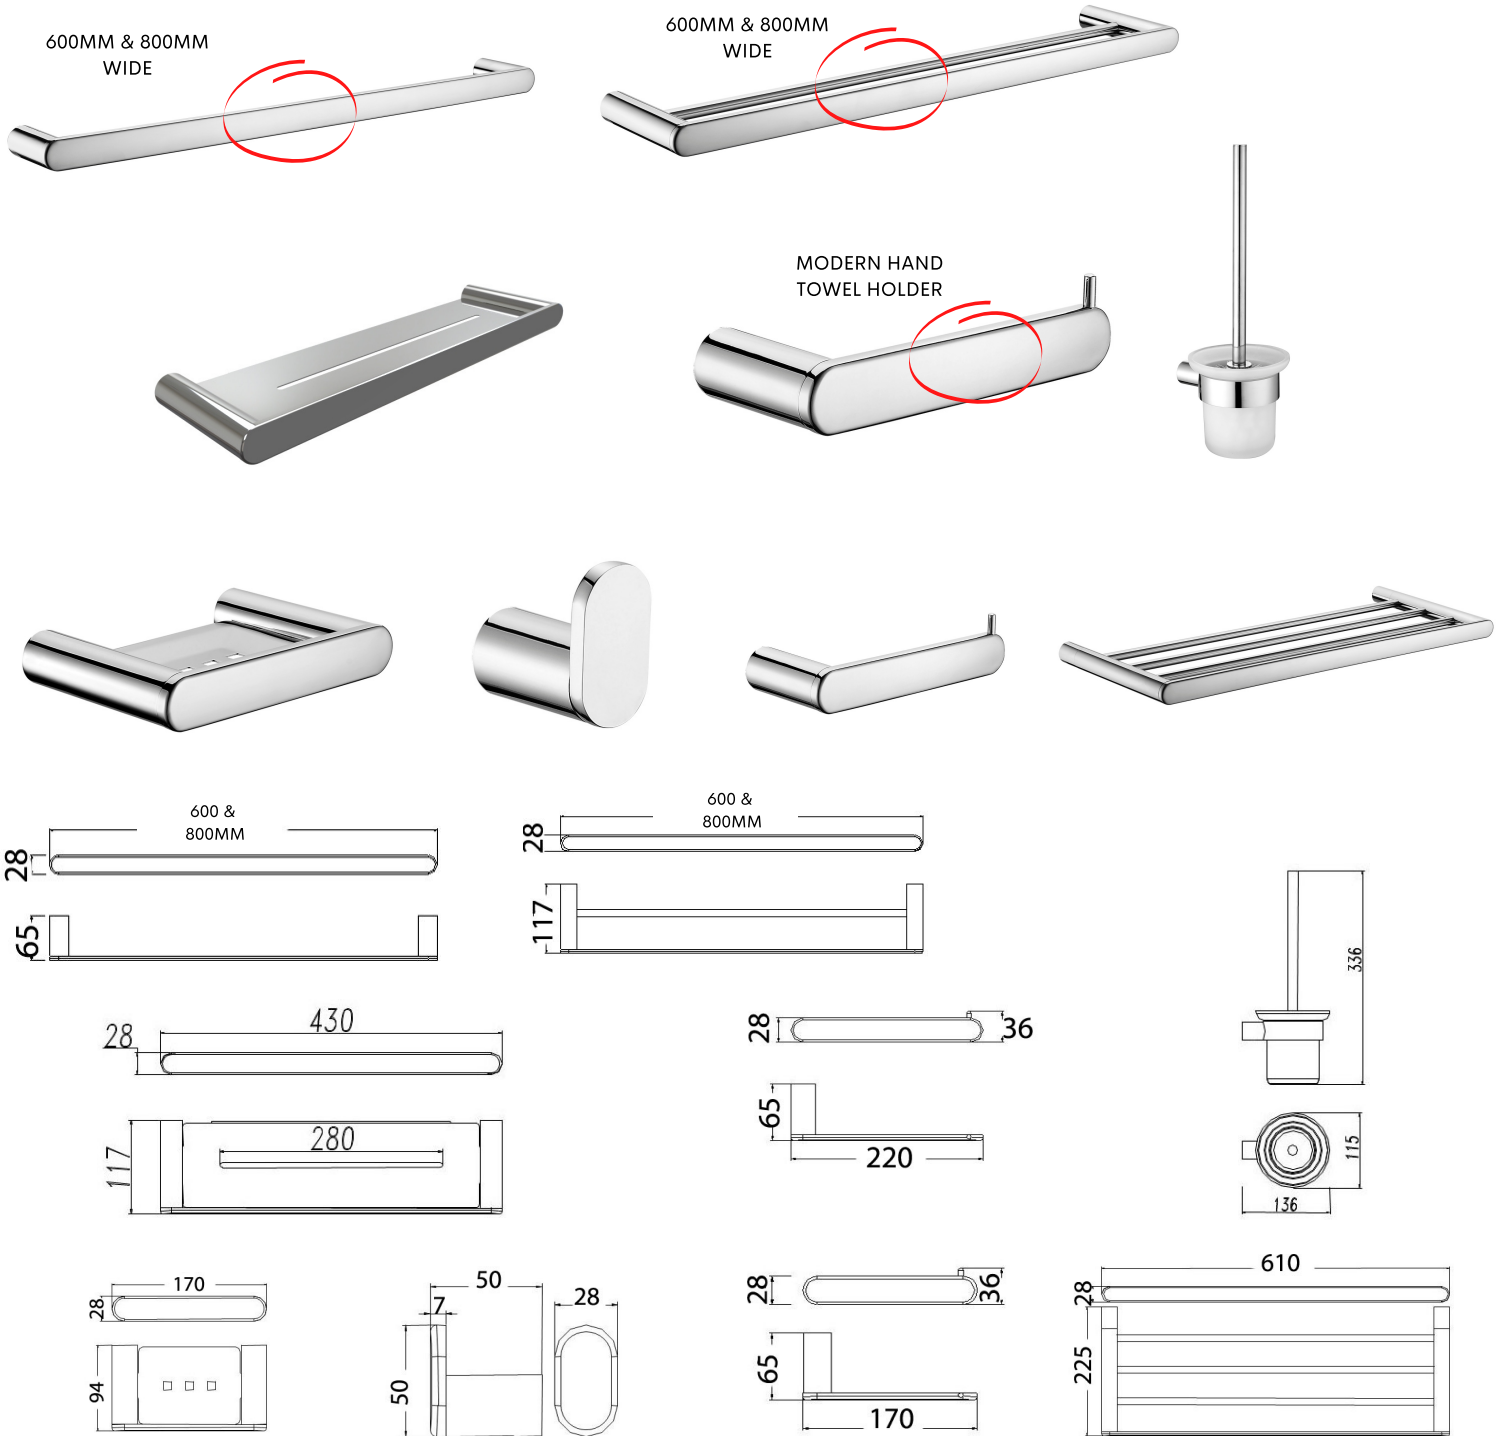

SERIES 73 ACCESSORIES

- SINGLE TOWEL RAIL 600MM 1620795
- SINGLE TOWEL RAIL 800MM 1620796
- DOUBLE TOWEL RAIL 600MM 1620797
- DOUBLE TOWEL RAIL 800MM 1620798
- SHOWER SHELF 1620799
- HAND TOWEL HOLDER 1620800
- TOILET BRUSH WALL HUNG 1620801
- SOAP DISH METAL 1620804
- ROBE HOOK 1620805
- TOILET ROLL HOLDER 1620806
- TOWEL RACK 1620807
- MODERN ROUND CLEAN LINES
- BRASS & ZINC ALLOY
- CHROME PLATED FINISH