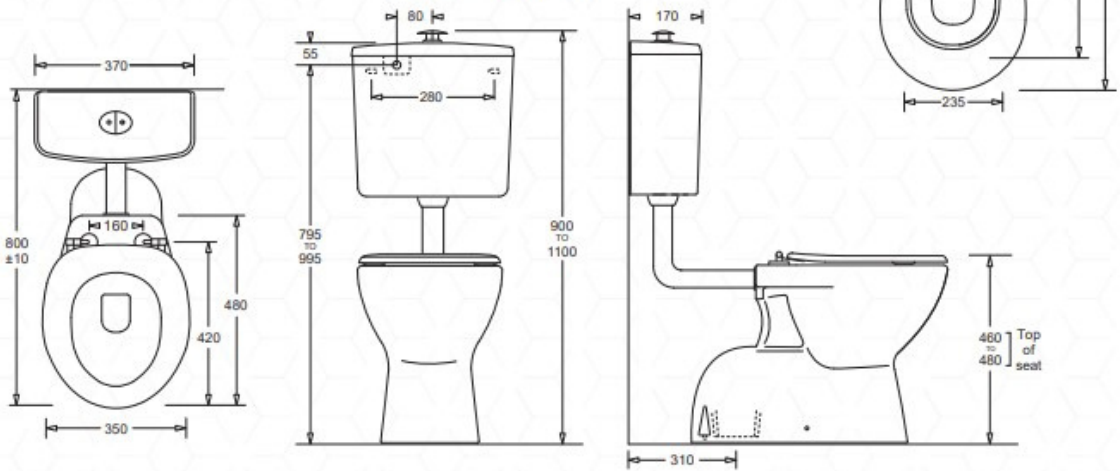

SELECT ASSIST

VITREOUS CHINA CISTERN

Special Installation Note

The Plaza Assist Deluxe suite is designed to be installed in compliance with AS1428.1:2021 - Design for access and mobility.

It is essential that the installation of the complete sanitary facility adheres to this Standard - specified circulation clearances, grab-rails, and other accessories must be in compliance.

PRODUCT DIMENSIONS

SKU: 1621417

swan | bathrooms

swanbathrooms.com.au | 1800 571 060

Disclaimer: Dimensions are nominal measurements only and are subject to change without notice. Always use physical products for setouts and roughing in, as specification drawings can vary from actual product received.