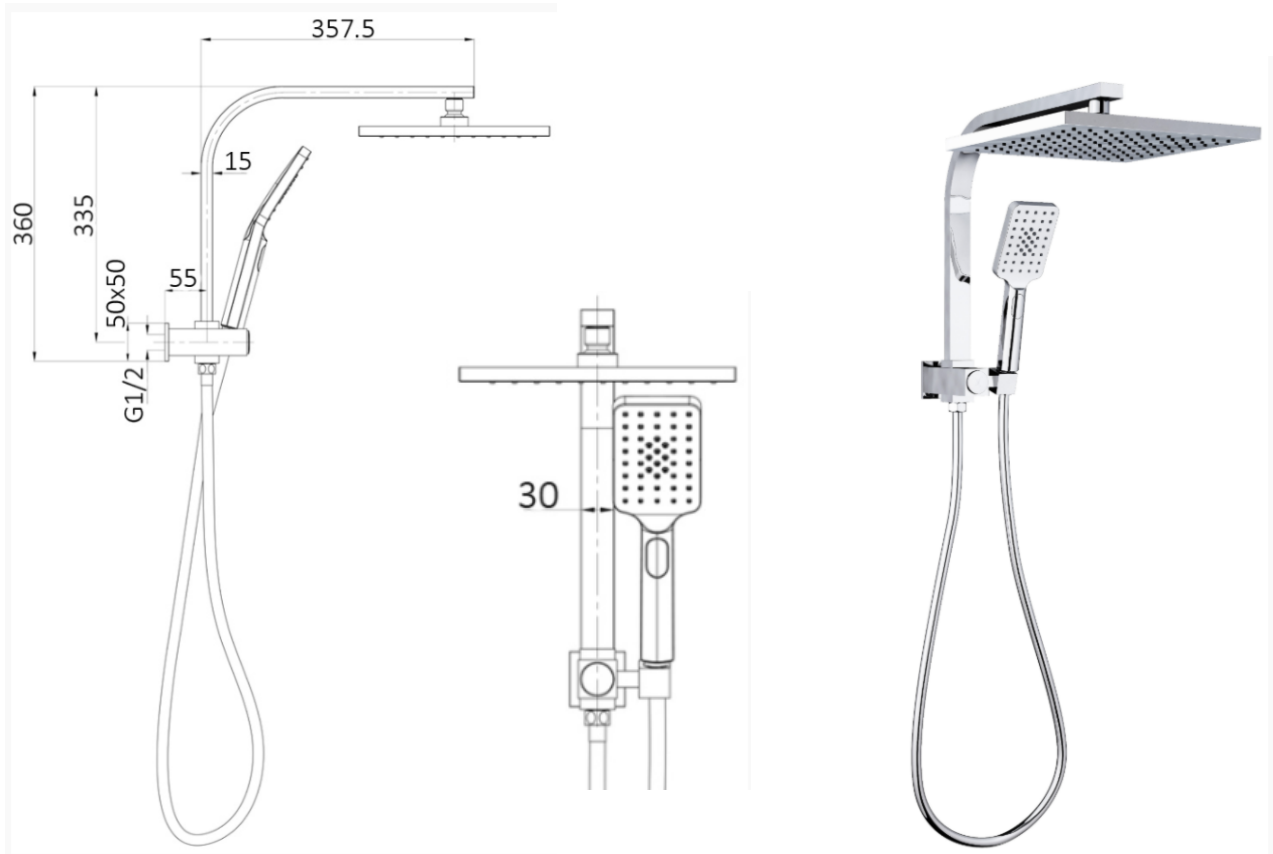

SANDO

Combination shower

- Square Twin shower with push button diverter
- ABS head 250mm x 250mm
- Hand shower - 3 Function spray pattern
- Push button control to change spray patterns
- 1.5m PVC smooth easy clean hose
- Brass arm & mounting bracket
- 3 Star WELS - 8.5/LPM
- Chrome

SKU: 1636850

swan | bathrooms

swanbathrooms.com.au | 1800 571 060

Disclaimer: Dimensions are nominal measurements only and are subject to change without notice. Always use physical products for setouts and roughing in, as specification drawings can vary from actual product received.