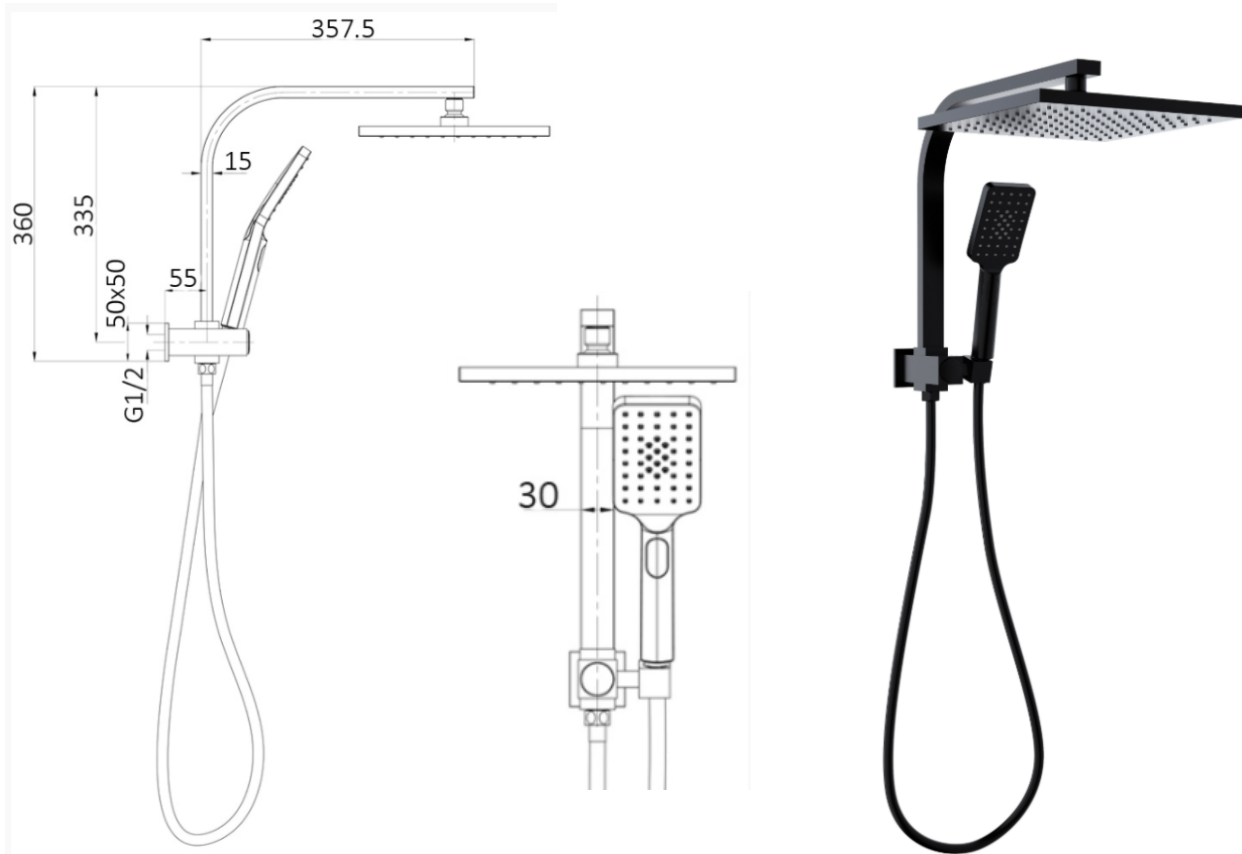

SANDO

Combination shower

- Square Twin shower with push button diverter
- ABS head 250mm x 250mm
- Hand shower - 3 Function spray pattern
- Push button control to change spray patterns
- 1.5m PVC smooth easy clean hose
- Brass arm & mounting bracket
- 3 Star WELS - 8.5/LPM
- Matte Black

SKU: 1636851

swan | bathrooms

swanbathrooms.com.au | 1800 571 060

Disclaimer: Dimensions are nominal measurements only and are subject to change without notice.
Always use physical products for setouts and roughing in, as specification drawings can vary from actual product received.