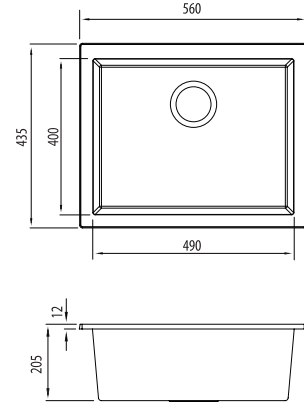

Santorini

Italian made

ST-WH1550U

White Large Bowl Undermount Sink

All dimensions in mm

Specifications /

Sink size	560W x 435H mm
Bowl size	Large Bowl 490W x 400H x 200D / 39L
Construction	Moulded granite
Material	80% granite and quartz particles and 20% acrylic
Installation	Undermount
Fixings	Available on request
Min cabinet size	600 mm
Tap holes	N/A
Waste fittings	1 x 90 mm basket waste included
Overflow	Not available
Carton size	720 x 600 x 280 mm
Weight	10 kg
Warranty	Lifetime manufacturer's warranty (refer to oliveri.com.au)
Maintenance and care instructions	Clean the sink regularly with warm water, a liquid detergent and a soft cloth. Do not use abrasive powders or creams and avoid chemically aggressive detergents. Generic stains should be removed immediately with very hot water and a cleaning product. For organic stains which are especially difficult to remove, it is recommended that you fill the sink with a highly diluted organic cleaner such as bleach and let stand overnight. The next morning, rinse with warm water and a soft cloth.