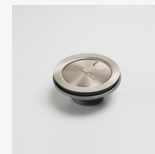

Included accessories /

AC28
Basket Waste