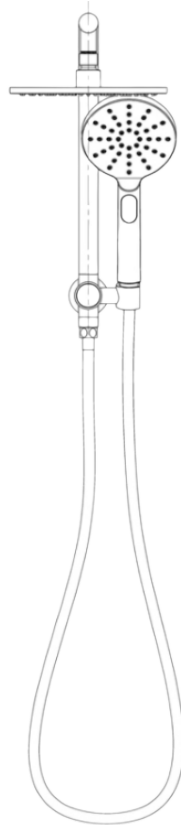

REGAL

Combination Shower

- Round Twin Shower
- ABS Shower Head / Brass Arm
- Brass Mounting Bracket
- 250mm Diameter Shower Head
- Hand Shower - 3 Function Spray Pattern
- Push Button Diverter Function
- 1.5m PVC Smooth Hose
- 3 Star WELS - 8.5/LPM
- Matte Black

SKU: 1636849

swan | bathrooms

swanbathrooms.com.au | 1800 571 060

Disclaimer: Dimensions are nominal measurements only and are subject to change without notice.
Always use physical products for setouts and roughing in, as specification drawings can vary from actual product received.