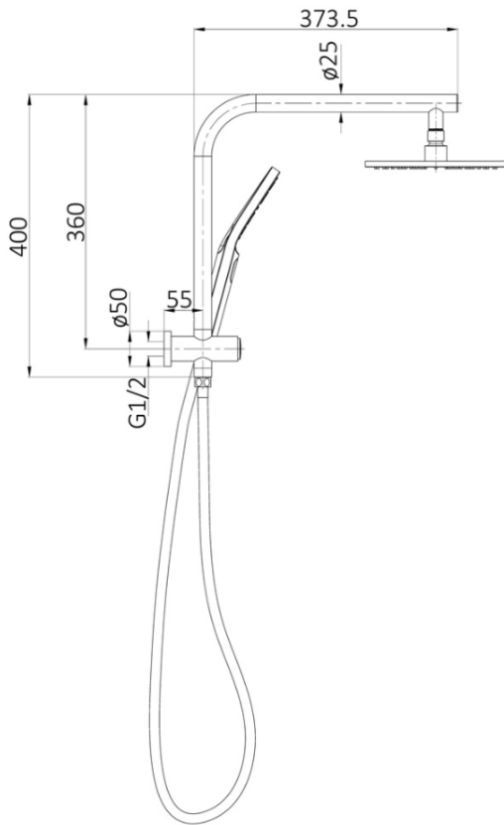

REGAL

Combination Shower

- Round Twin Shower
- ABS Shower Head / Brass Arm
- Brass Mounting Bracket
- 250mm Diameter Shower Head
- Hand Shower - 3 Function Spray Pattern
- Push Button Diverter Function
- 1.5m PVC Smooth Hose
- 3 Star WELS - 8.5/LPM
- Matte Black

SKU: 1636849

swan | bathrooms

swanbathrooms.com.au | 1800 571 060

Disclaimer: Dimensions are nominal measurements only and are subject to change without notice.
Always use physical products for setouts and roughing in, as specification drawings can vary from actual product received.