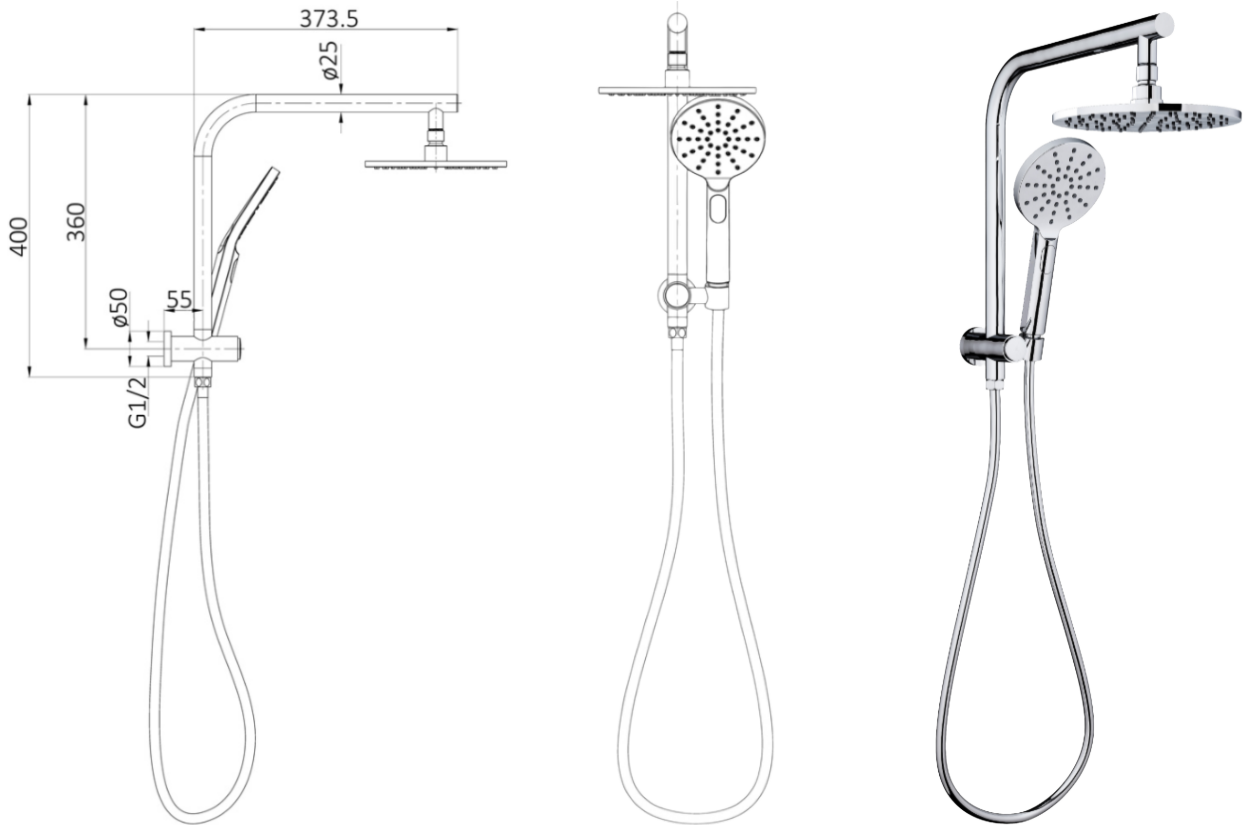

## Combination Shower

- Round Twin Shower
- ABS Shower Head / Brass Arm
- Brass Mounting Bracket
- 250mm Diameter Shower Head
- Hand Shower - 3 Function Spray Pattern
- Push Button Diverter Function
- 1.5m PVC Smooth Hose
- 3 Star WELS - 8.5/LPM
- Chrome

SKU: 1636848

**swan** | bathrooms

swanbathrooms.com.au | 1800 571 060

**Disclaimer:** Dimensions are nominal measurements only and are subject to change without notice.  
Always use physical products for setouts and roughing in, as specification drawings can vary from actual product received.