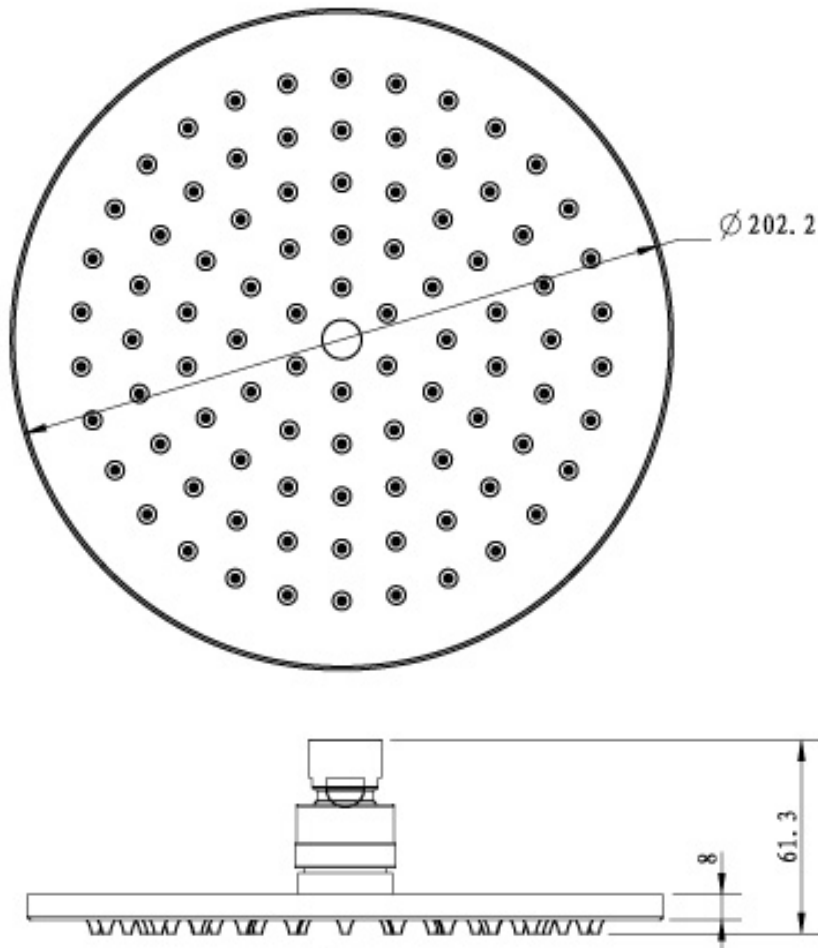

RAMSAY

200 Shower head

- Round 200mm diameter shower head
- Modern thin design - 8mm thickness
- Brass - chrome plated finish
- 3 Star WELS - 8.0/LPM

SKU: 1618185

swan | bathrooms

swanbathrooms.com.au | 1800 571 060

Disclaimer: Dimensions are nominal measurements only and are subject to change without notice.
Always use physical products for setouts and roughing in, as specification drawings can vary from actual product received.