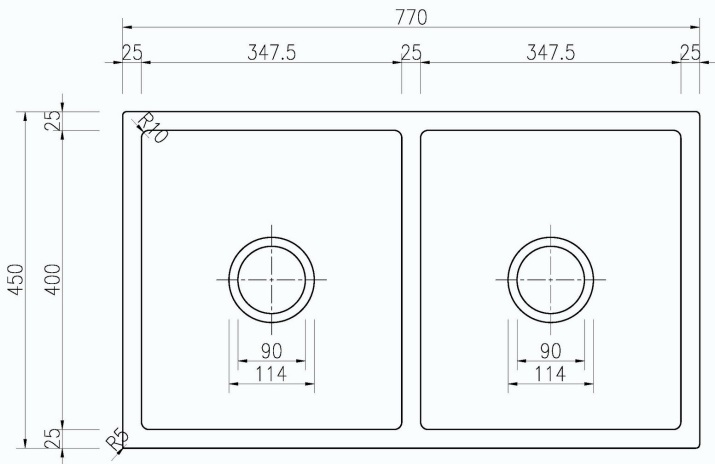

## GRANITE SINKS

1645762  
450MM x 450MM x 230D

1645763  
590MM x 450MM x 230D

1645764  
770MM x 450MM x 230D

1645765  
860MM x 490MM x 230D  
CAN BE INSTALLED LH OR RH

1645766  
1160MM x 490MM x 230D  
CAN BE INSTALLED LH OR RH

## GRANITE SINKS

**1645762**  
450MM x 450MM x 230D

**1645765**  
860MM x 490MM x 230D  
CAN BE INSTALLED LH OR RH

**1645764**  
770MM x 450MM x 230D

**1645763**  
590MM x 450MM x 230D

**1645766**  
1160MM x 490MM x 230D  
CAN BE INSTALLED LH OR RH

**1645768**  
ROLLER MATT  
435mm x 315mm  
MAY SUIT OTHER SINKS ALSO