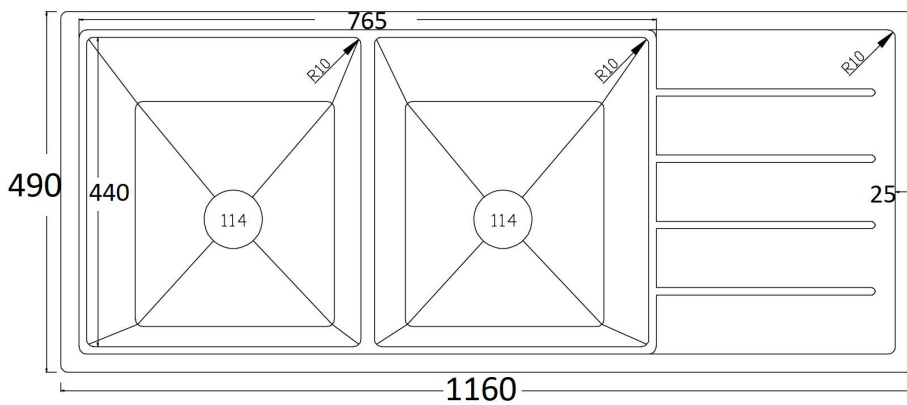

## GRANITE SINKS

**1645762**  
450MM x 450MM x 230D

**1645765**  
860MM x 490MM x 230D  
CAN BE INSTALLED LH OR RH

**1645764**  
770MM x 450MM x 230D

**1645763**  
590MM x 450MM x 230D

**1645766**  
1160MM x 490MM x 230D  
CAN BE INSTALLED LH OR RH