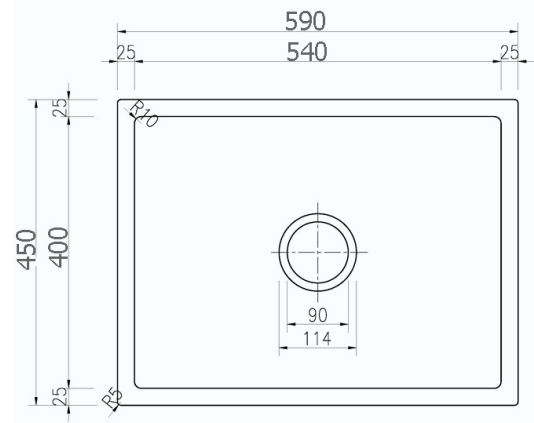

## GRANITE SINKS

1645762  
450MM x 450MM x 230D

1645763  
590MM x 450MM x 230D

1645764  
770MM x 450MM x 230D

1645765  
860MM x 490MM x 230D  
CAN BE INSTALLED LH OR RH

1645766  
1160MM x 490MM x 230D  
CAN BE INSTALLED LH OR RH

## GRANITE SINKS

**1645762**  
450MM x 450MM x 230D

**1645765**  
860MM x 490MM x 230D  
CAN BE INSTALLED LH OR RH

**1645764**  
770MM x 450MM x 230D

**1645763**  
590MM x 450MM x 230D

**1645766**  
1160MM x 490MM x 230D  
CAN BE INSTALLED LH OR RH

**1645768**  
ROLLER MATT  
435mm x 315mm  
MAY SUIT OTHER SINKS ALSO