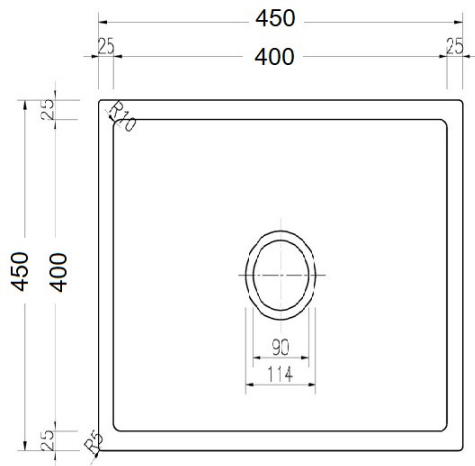

## GRANITE SINKS

1645762  
450MM x 450MM x 230D

1645763  
590MM x 450MM x 230D

1645764  
770MM x 450MM x 230D

1645765  
860MM x 490MM x 230D  
CAN BE INSTALLED LH OR RH

1645766  
1160MM x 490MM x 230D  
CAN BE INSTALLED LH OR RH

## GRANITE SINKS

**1645762**  
450MM x 450MM x 230D

**1645765**  
860MM x 490MM x 230D  
CAN BE INSTALLED LH OR RH

**1645764**  
770MM x 450MM x 230D

**1645763**  
590MM x 450MM x 230D

**1645766**  
1160MM x 490MM x 230D  
CAN BE INSTALLED LH OR RH

**1645768**  
ROLLER MATT  
435mm x 315mm  
MAY SUIT OTHER SINKS ALSO