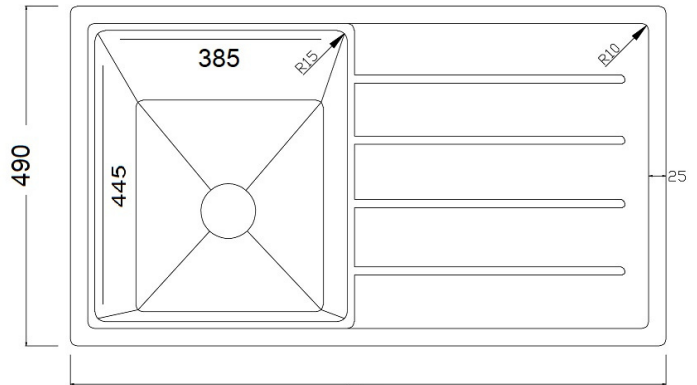

## GRANITE SINKS

**1645762**  
450MM x 450MM x 230D

**1645765**  
860MM x 490MM x 230D  
CAN BE INSTALLED LH OR RH

**1645764**  
770MM x 450MM x 230D

**1645763**  
590MM x 450MM x 230D

**1645766**  
1160MM x 490MM x 230D  
CAN BE INSTALLED LH OR RH