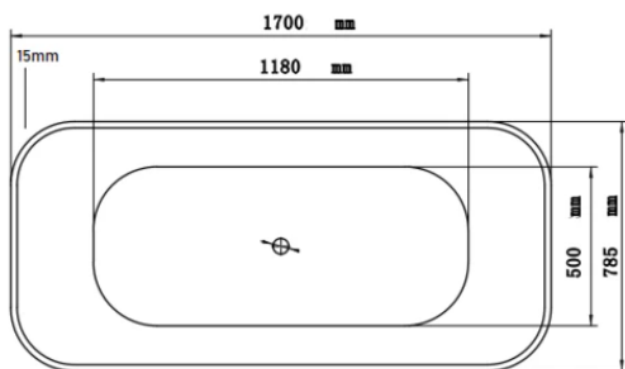

Q6

1700 Freestanding Bath

- Super thin edge - 15mm
- Lumber support for added comfort
- Sanitary grade acrylic
- High gloss finish - white
- Steel Frame
- Adjustable feet for easy installation
- Centre Waste
- 125mm trap clearance
- 1700 x 785 x 580

SKU: 1632876

swan | bathrooms

swanbathrooms.com.au | 1800 571 060

Disclaimer: Dimensions are nominal measurements only and are subject to change without notice. Always use physical products for setouts and roughing in, as specification drawings can vary from actual product received.