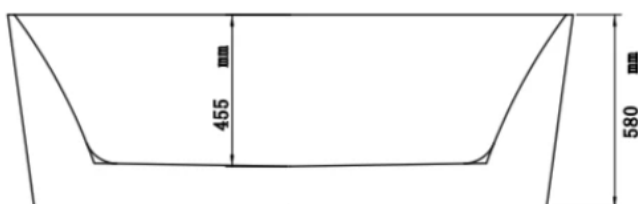

Q6

1700 Freestanding Bath

- Super thin edge - 15mm
- Lumber support for added comfort
- Sanitary grade acrylic
- High gloss finish - white
- Steel Frame
- Adjustable feet for easy installation
- Centre Waste
- 125mm trap clearance
- 1700 x 785 x 580