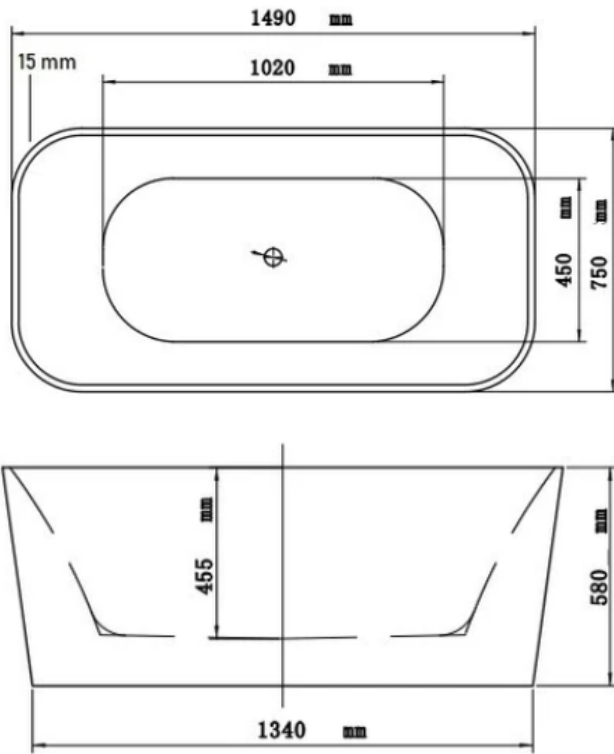

Q6

1490 Freestanding Bath

- Super thin edge - 15mm
- Lumber support for added comfort
- Sanitary grade acrylic
- High gloss finish - white
- Steel Frame
- Adjustable feet for easy installation
- Centre Waste
- 125mm trap clearance
- 1490 x 750 x 580

SKU: 1632875

swan | bathrooms

swanbathrooms.com.au | 1800 571 060

Disclaimer: Dimensions are nominal measurements only and are subject to change without notice. Always use physical products for setouts and roughing in, as specification drawings can vary from actual product received.