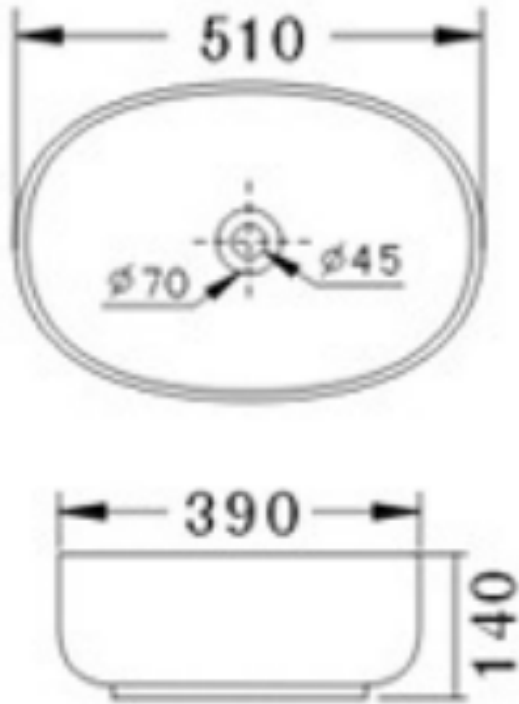

PRIVIA

Counter top basin

- Soft oval style ceramic basin
- Thin edges
- No tap hole
- No overflow
- 510w x 390 x 140h
- 32mm Plug & washer required - sold separately

SKU: 1623708

swan | bathrooms

swanbathrooms.com.au | 1800 571 060

Disclaimer: Dimensions are nominal measurements only and are subject to change without notice.
Always use physical products for setouts and roughing in, as specification drawings can vary from actual product received.