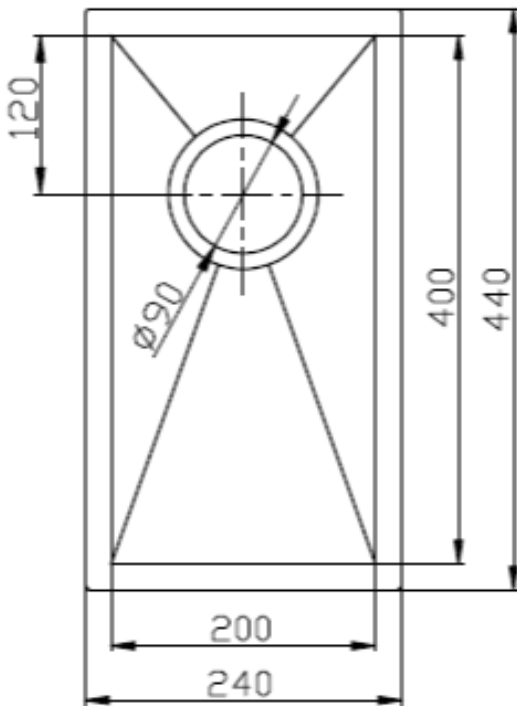

## INSET/UNDERMOUNT SINK

- Modern style lazer cut sink - flat edges
- Stainless steel - SS304 - 1.2mm
- R15 corners
- No tap hole
- 240w x 440h overall x 190 deep
- 200w x 400h x internal measurement x 190 deep

SKU: 1641032

**swan** | bathrooms

swanbathrooms.com.au | 1800 571 060

**Disclaimer:** Dimensions are nominal measurements only and are subject to change without notice. Always use physical products for setouts and roughing in, as specification drawings can vary from actual product received.  
**Warranty:** Conditions apply - full terms and conditions available upon request V: 10/21