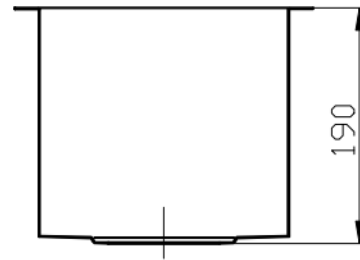

## INSET/UNDERMOUNT SINK

- Modern style lazer cut sink - flat edges
- Stainless steel - SS304 - 1.2mm
- R15 corners
- No tap hole
- 240w x 440h overall x 190 deep
- 200w x 400h x internal measurement x 190 deep