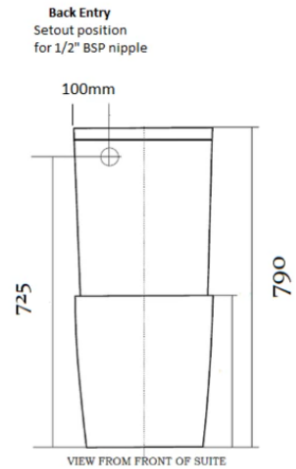

PORTLAND

- Wall faced suite
- New Rimless technology for a powerful flush
- 25mm Thin Cistern Lid
- Variable Inlets R&T
- Nano glaze pan technology - easy clean
- 4 star WELS - 4.5/3L
- Universal trap - S or P
- S Trap adjustable set out 80mm - 180mm
- P Trap Setout 180mm
- Using a JT43 connector will allow for a 220mm setout
- Round Button (chrome standard)
upgrade colours available
- Soft close / detachable seat
- Stainless Steel hinge covers

SKU: 1632968

swan | bathrooms

swanbathrooms.com.au | 1800 571 060

Disclaimer: Dimensions are nominal measurements only and are subject to change without notice. Always use physical products for setouts and roughing in, as specification drawings can vary from actual product received.
Warranty: Conditions apply - full terms and conditions available upon request V: 10/21