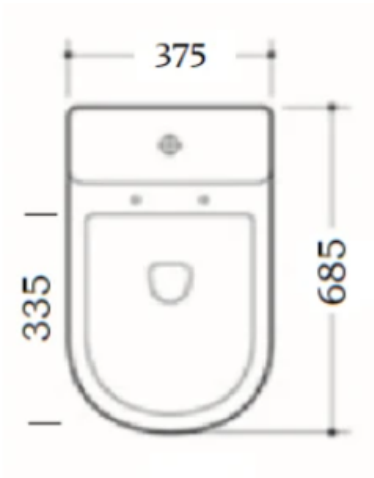

PORTLAND

- Wall faced suite
- New Rimless technology for a powerful flush
- 25mm Thin Cistern Lid
- Variable Inlets R&T
- Nano glaze pan technology - easy clean
- 4 star WELS - 4.5/3L
- Universal trap - S or P
- S Trap adjustable set out 80mm - 180mm
- P Trap Setout 180mm
- Using a JT43 connector will allow for a 220mm setout
- Round Button (chrome standard)
upgrade colours available
- Soft close / detachable seat
- Stainless Steel hinge covers

SKU: 1632968

swan | bathrooms

swanbathrooms.com.au | 1800 571 060

Disclaimer: Dimensions are nominal measurements only and are subject to change without notice. Always use physical products for setouts and roughing in, as specification drawings can vary from actual product received.
Warranty: Conditions apply - full terms and conditions available upon request V: 10/21