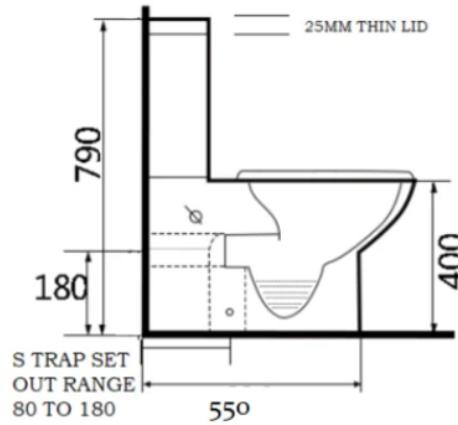

PORTLAND

- Wall faced suite
- New Rimless technology for a powerful flush
- 25mm Thin Cistern Lid
- Variable Inlets R&T
- Nano glaze pan technology - easy clean
- 4 star WELS - 4.5/3L
- Universal trap - S or P
- S Trap adjustable set out 80mm - 180mm
- P Trap Setout 180mm
- Using a JT43 connector will allow for a 220mm setout
- Round Button (chrome standard)
upgrade colours available
- Soft close / detachable seat
- Stainless Steel hinge covers

SKU: 1632968

swan | bathrooms

swanbathrooms.com.au | 1800 571 060

Disclaimer: Dimensions are nominal measurements only and are subject to change without notice. Always use physical products for setouts and roughing in, as specification drawings can vary from actual product received.
Warranty: Conditions apply - full terms and conditions available upon request V: 10/21