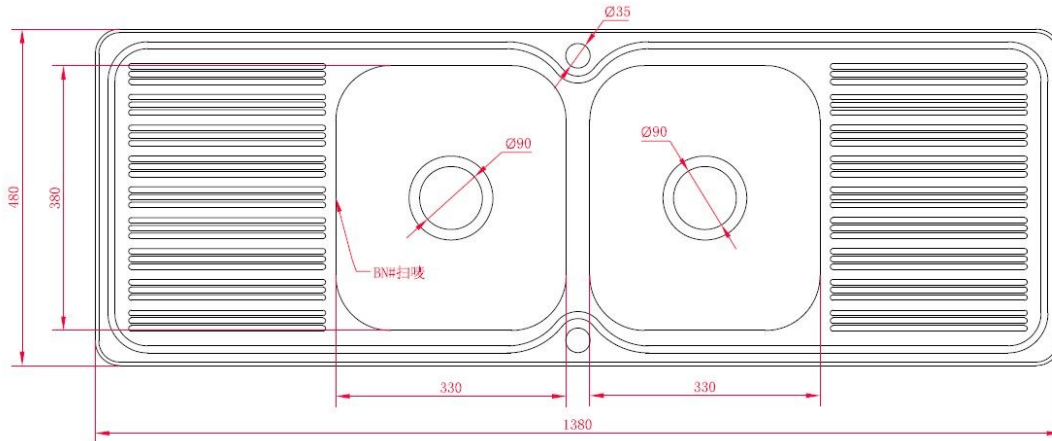

PORTA

INSET SINK 1380

- Modern stainless steel sink - soft square design
- Double bowl - Double drainer
- SS304
- 1 tap hole
- 1380L x 480w x 180d

SKU: 1618107

swan | bathrooms

swanbathrooms.com.au | 1800 571 060

Disclaimer: Dimensions are nominal measurements only and are subject to change without notice. Always use physical products for setouts and roughing in, as specification drawings can vary from actual product received.