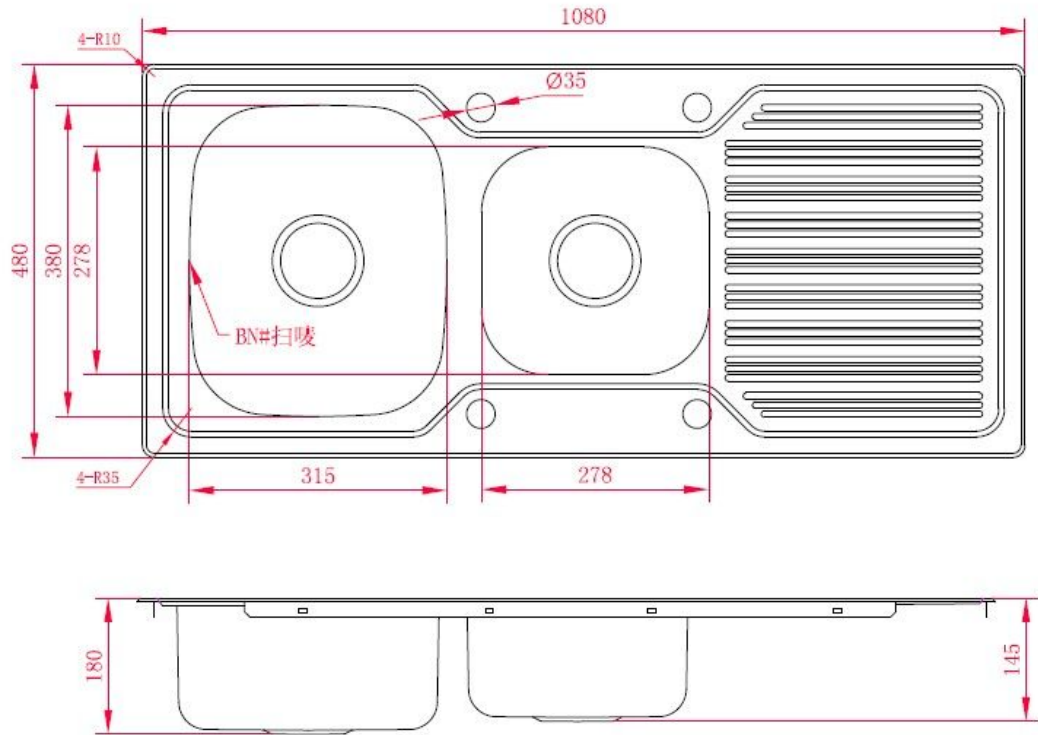

PORTA

INSET SINK 1080

- Modern stainless steel sink - soft square design
- 1.5 bowl with drainer
- Left bowl or Right bowl options available
- 1 tap hole
- 1080L x 480w x 180d

SKU: LHB 1618105
SKU: RHB 1618660

swan | bathrooms

swanbathrooms.com.au | 1800 571 060

Disclaimer: Dimensions are nominal measurements only and are subject to change without notice.
Always use physical products for setouts and roughing in, as specification drawings can vary from actual product received.