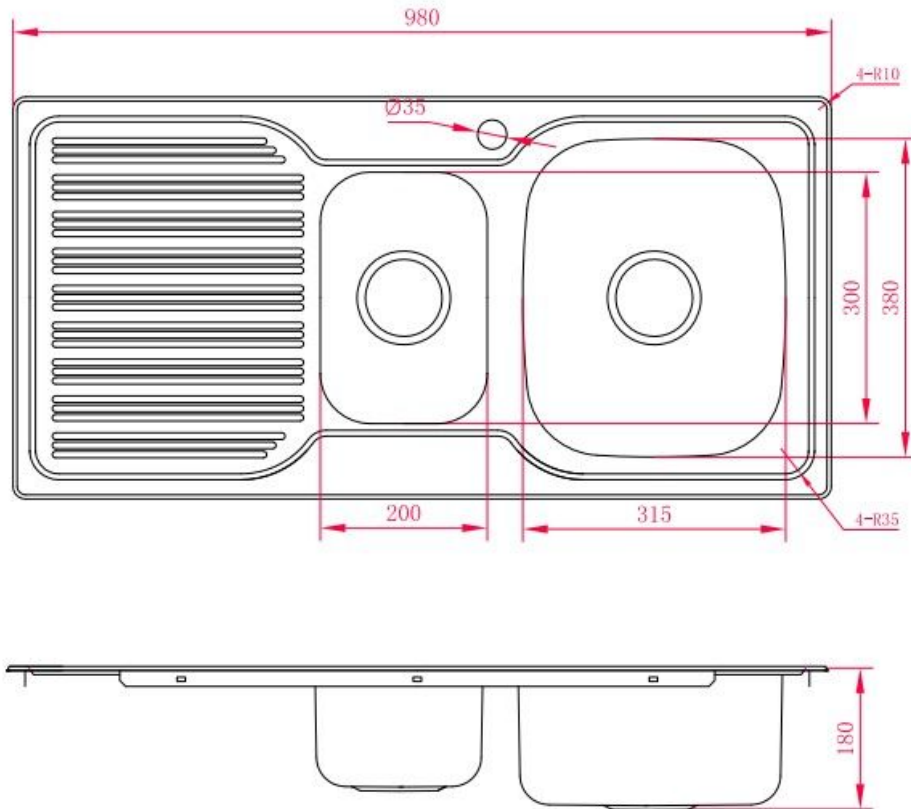

PORTA

INSET SINK 980

- Modern stainless steel sink - soft square design
- 1.25 bowl with drainer
- Left bowl or Right bowl options available
- 1 tap hole
- 980L x 480W x 180D

SKU: LHB 1618104

SKU: RHB 1618659

swan | bathrooms

swanbathrooms.com.au | 1800 571 060

Disclaimer: Dimensions are nominal measurements only and are subject to change without notice. Always use physical products for setouts and roughing in, as specification drawings can vary from actual product received.