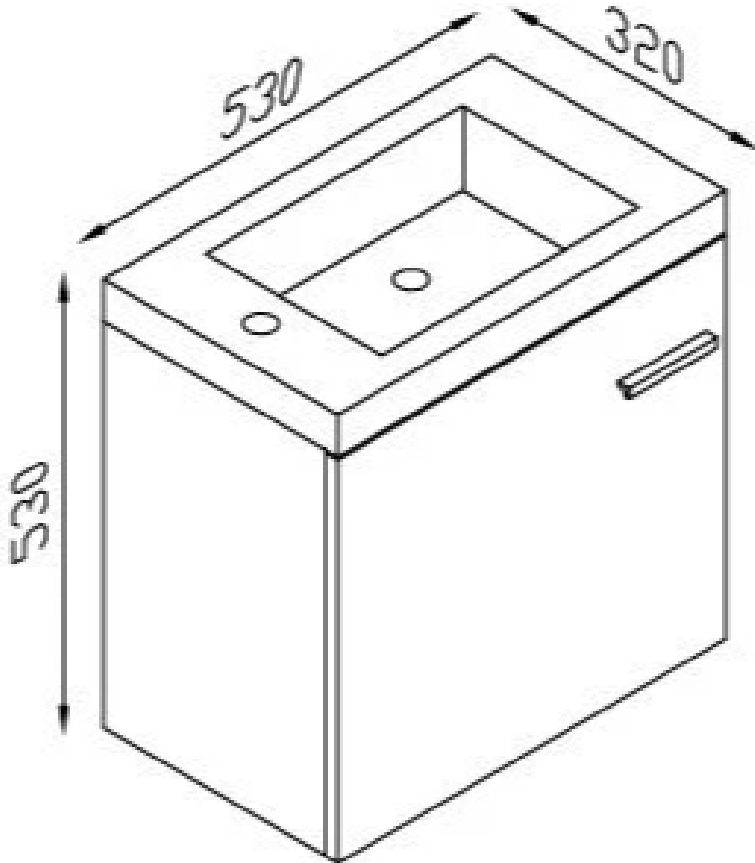

## COMPACT VANITY

- 530w x 320d x 530h
- Polystone gloss white top/basin - reversible
- 1 tap hole - sold separately
- Includes: 1 x shelf
- no overflow
- Chrome handle
- 32mm waste - sold separately

SKU: 1630271