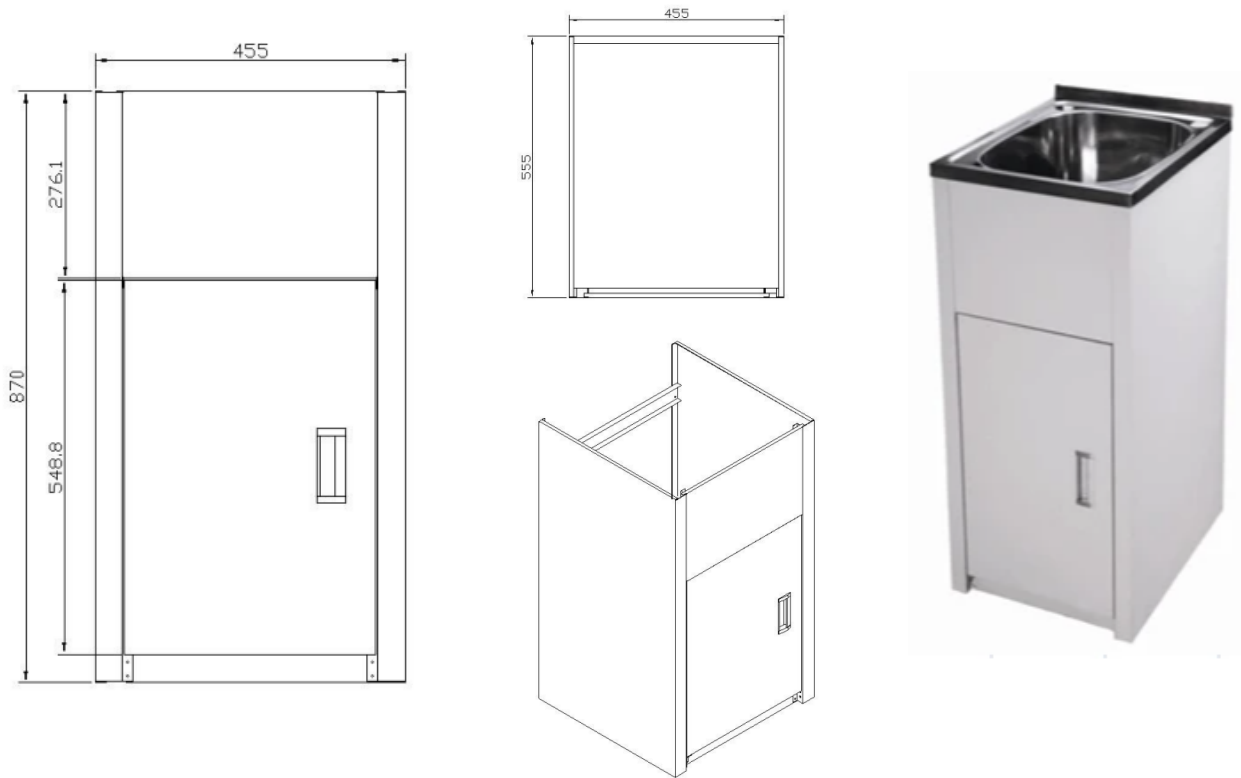

PATRA

TROUGH & CABINET

- 35L skinni mini trough & cabinet
- SS bowl - white metal cabinet
- Dual bypass kit included
- Bypass (1) /tap cover (1) included
- 2 tap holes
- 460w x 560d x 870h

SKU: 1618671

swan | bathrooms