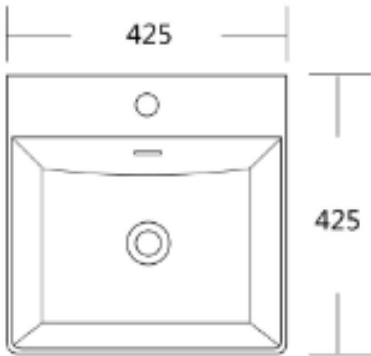

## Semi recessed basin

- Vitreous china GLOSS white basin
- Modern square design with Thin edges
- 425w x 425d x 130h overall - 60mm high when recessed
- One tap hole
- Rectangular overflow - chrome
- 32mm Plug & washer required - sold separately
- Tap sold separately

SKU: 1633008

**swan** | bathrooms

swanbathrooms.com.au | 1800 571 060

**Disclaimer:** Dimensions are nominal measurements only and are subject to change without notice. Always use physical products for setouts and roughing in, as specification drawings can vary from actual product received.