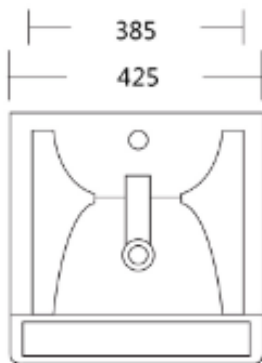

## Semi recessed basin

- Vitreous china GLOSS white basin
- Modern square design with Thin edges
- 425w x 425d x 130h overall - 60mm high when recessed
- One tap hole
- Rectangular overflow - chrome
- 32mm Plug & washer required - sold separately
- Tap sold separately