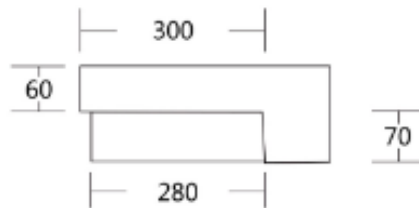

## Semi recessed basin

- Vitreous china GLOSS white basin
- Modern square design with Thin edges
- 425w x 425d x 130h overall - 60mm high when recessed
- One tap hole
- Rectangular overflow - chrome
- 32mm Plug & washer required - sold separately
- Tap sold separately