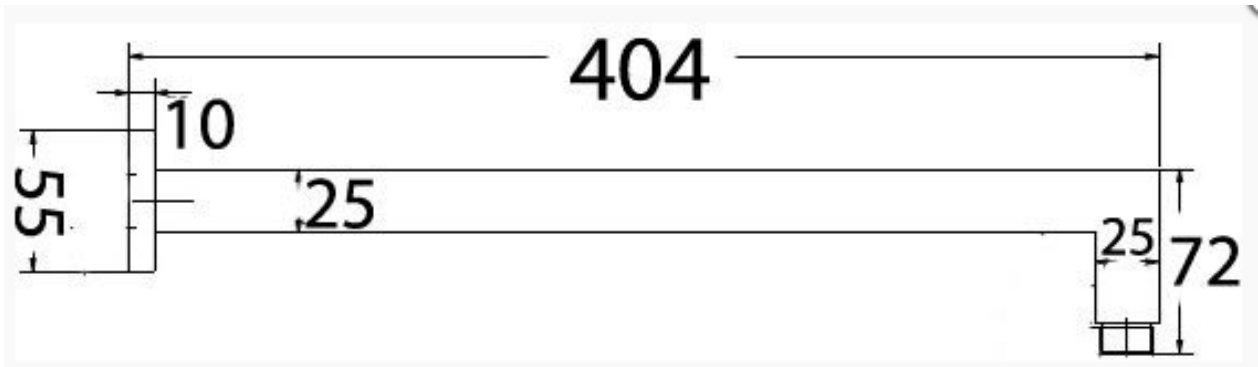

OTTER

Wall arm

- Wall mount shower arm
- 404mm x 25mm diameter
- Brass - chrome plated
- cover plate 55mm x 10mm

SKU: 1631665

swan | bathrooms

swanbathrooms.com.au | 1800 571 060

Disclaimer: Dimensions are nominal measurements only and are subject to change without notice. Always use physical products for setouts and roughing in, as specification drawings can vary from actual product received.